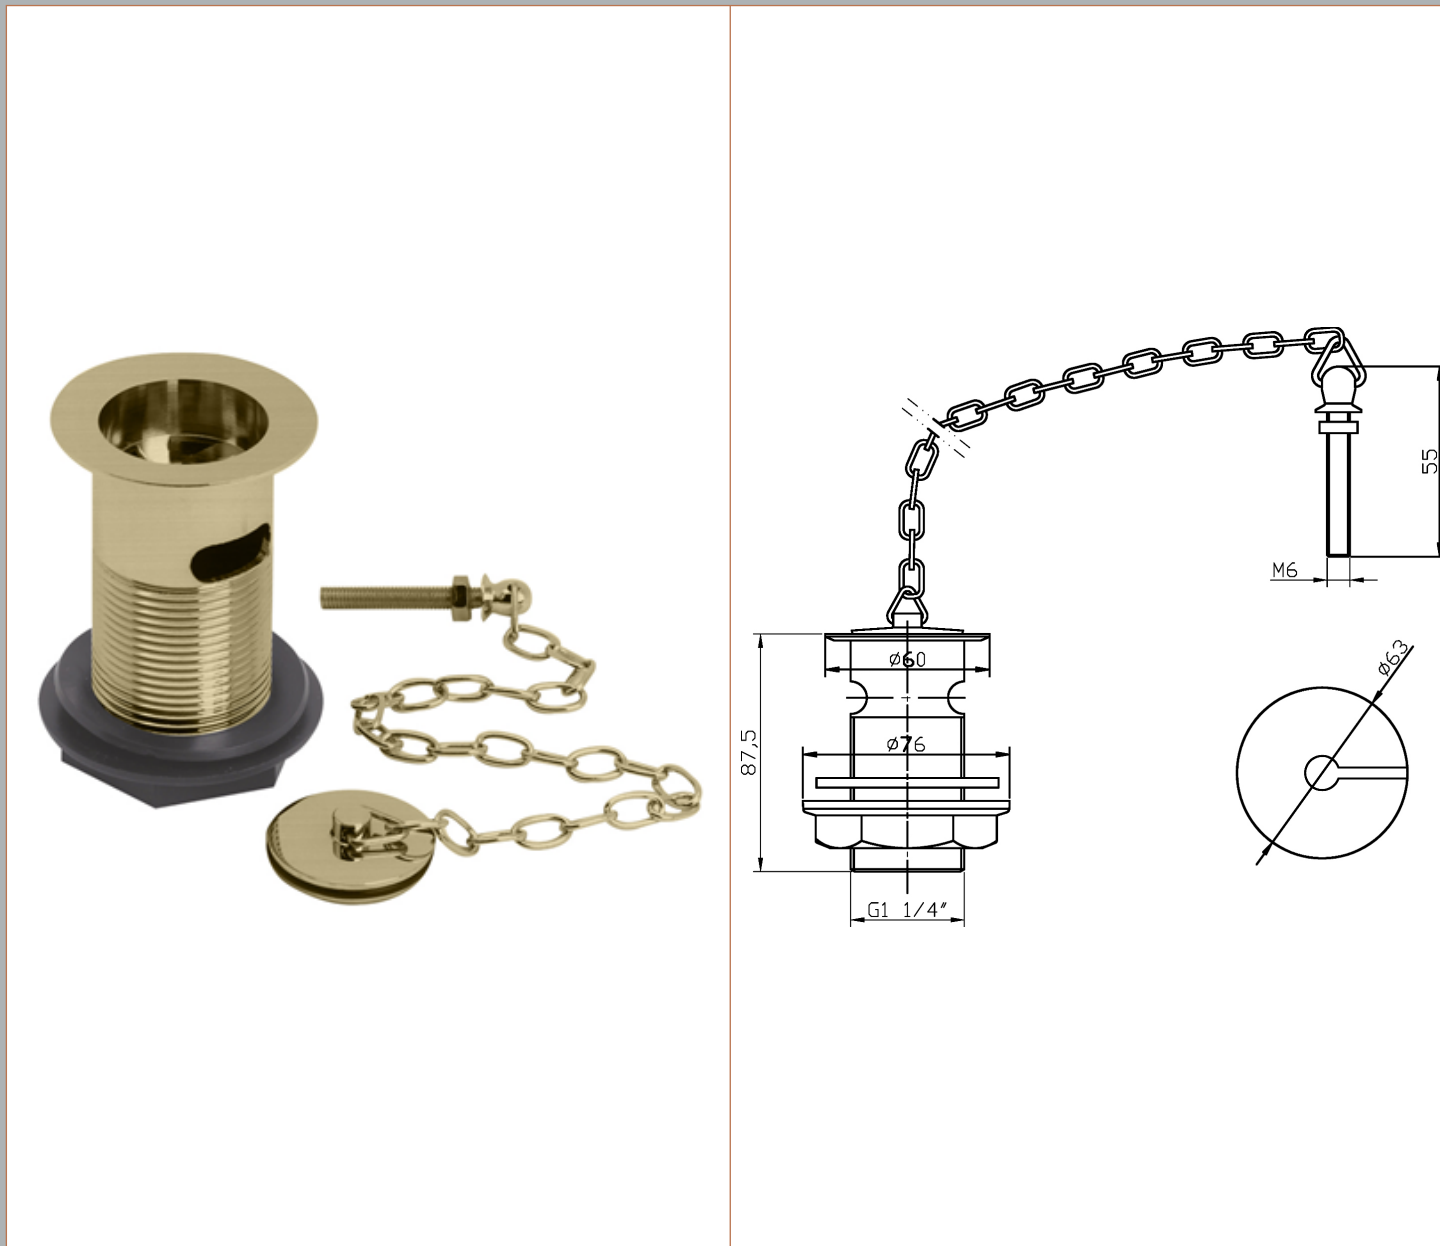

**Sales Code:** WAS219BG

**Description:** Basin Waste With Link Chain - B/Gold

**Product Dimensions**

Length (mm):	
Width (mm):	60
Height (mm):	88
Depth (mm):	60
Nett Weight (kg):	0.28

**Packaging Dimensions**

Height (mm):	70
Width (mm):	70
Depth (mm):	100
Gross Weight (kg):	0.28

**Packaging Data**

Box Colour:	White Cardboard Box
Box Qty:	1
Label Size:	100 x 50
Label Colour:	White Label
Label Qty:	2

**Outer Box Dimensions (If Applicable)**

Height (mm):	
Width (mm):	
Length (mm):	
Depth (mm):	
Gross Weight (kg):	21
Barcode:	5056462618821

**Product Details**

Country of Origin:	China
Fitting Instruction:	
CE & UKCA:	N/A
Product Material:	Brass
Heating Element Wattage:	Not Applicable
Colour/Finish:	Brushed Gold
Product Diameter:	60mm
Connection Size:	1 1/4"