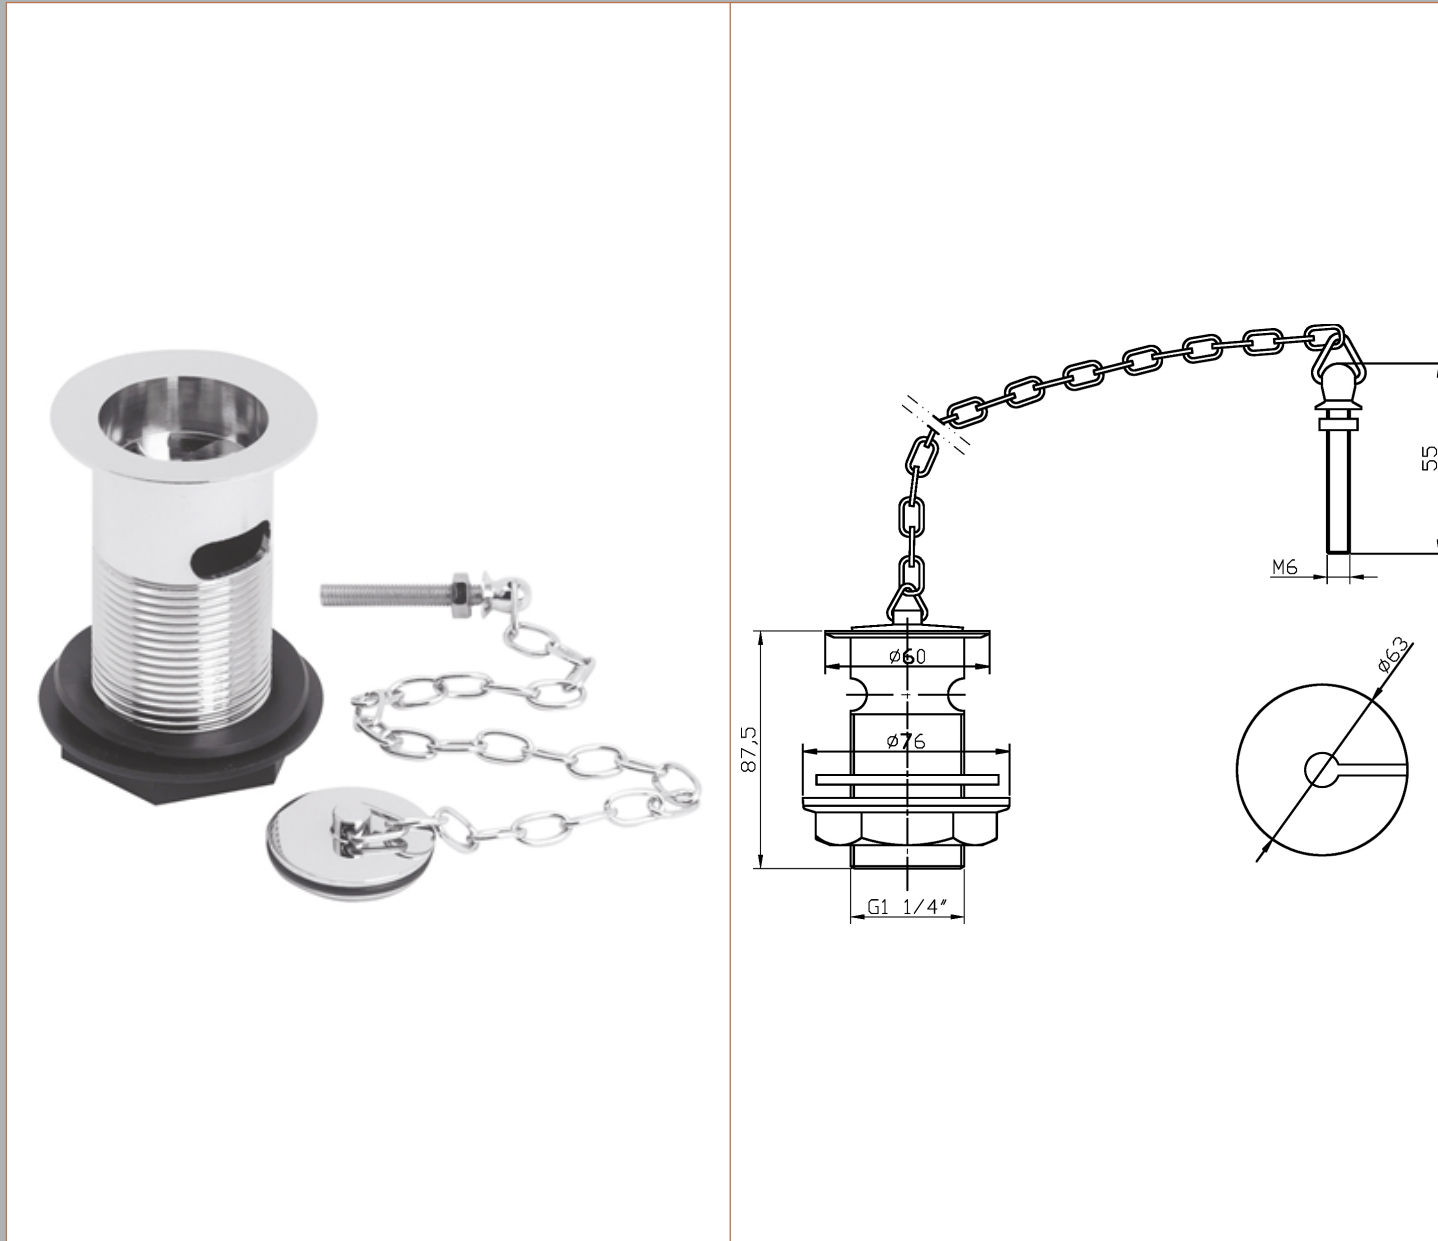

**Sales Code:** WAS219

**Description:** Basin Waste With Plug And Link Chain

**Product Dimensions**

Length (mm):	
Width (mm):	60
Height (mm):	88
Depth (mm):	60
Nett Weight (kg):	0.28

**Packaging Dimensions**

Height (mm):	70
Width (mm):	70
Depth (mm):	100
Gross Weight (kg):	0.28

**Packaging Data**

Box Colour:	White Cardboard Box
Box Qty:	1
Label Size:	100 x 50
Label Colour:	White Label
Label Qty:	2

**Outer Box Dimensions (If Applicable)**

Height (mm):	
Width (mm):	
Length (mm):	
Depth (mm):	
Gross Weight (kg):	21
Barcode:	5056462618791

**Product Details**

Country of Origin:	China
Fitting Instruction:	
CE & UKCA:	N/A
Product Material:	Brass
Heating Element Wattage:	Not Applicable
Colour/Finish:	Chrome
Product Diameter:	60mm
Connection Size:	1 1/4"