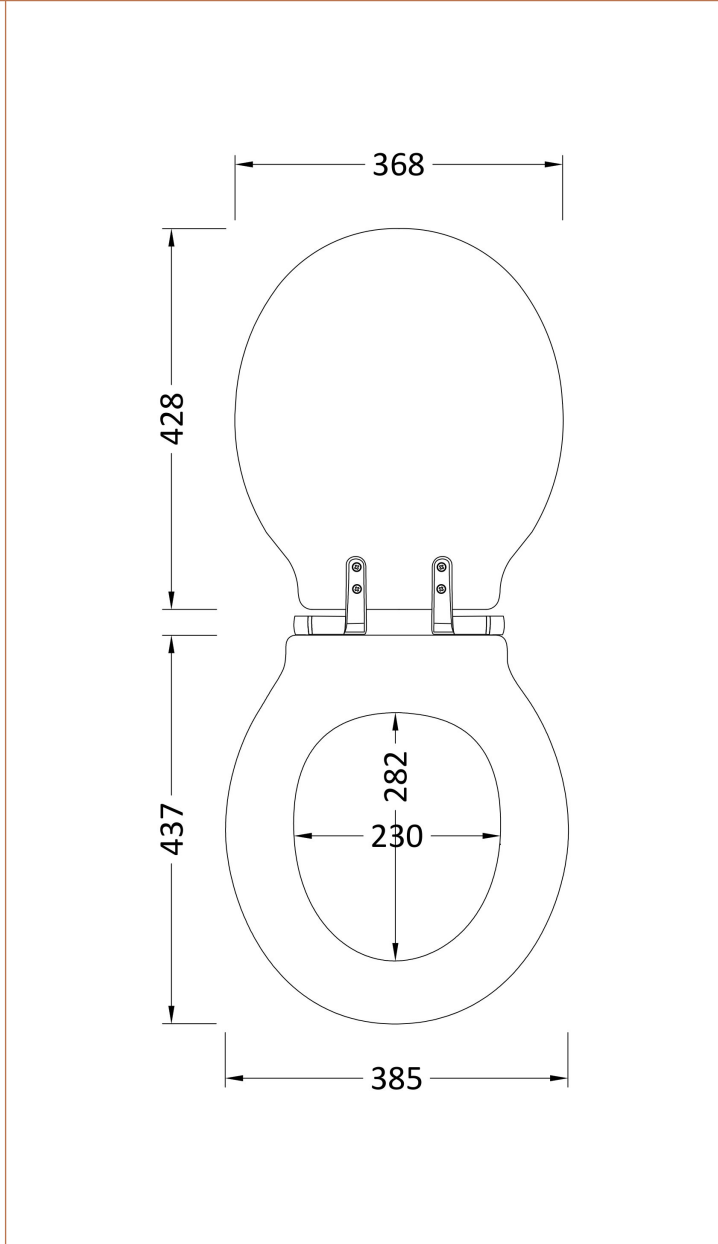

**Sales Code:** VCTS005WG

**Description:** Victrion Gloss White Toilet Seat S/Close

**Product Dimensions**

Length (mm):	
Width (mm):	
Height (mm):	
Nett Weight (kg):	8

**Packaging Dimensions**

Length (mm):	495
Width (mm):	395
Height (mm):	30
Gross Weight (kg):	8

**Packaging Data**

Box Colour:	
Box Qty:	
Label Size:	x
Label Colour:	
Label Qty:	

**Outer Box Dimensions (If Applicable)**

Length (mm):	
Width (mm):	
Height (mm):	
Gross Weight (kg):	
Barcode:	5056211897651

**Product Details**

Country of Origin:	China
Fitting Instruction:	
CE & UKCA:	
Product Material:	
Seat Type:	
Seat Function:	
Hinge Centres (Min):	
Hinge Centres (Max):	
Hinge Material:	
Colour/Finish:	
Fixing Method:	