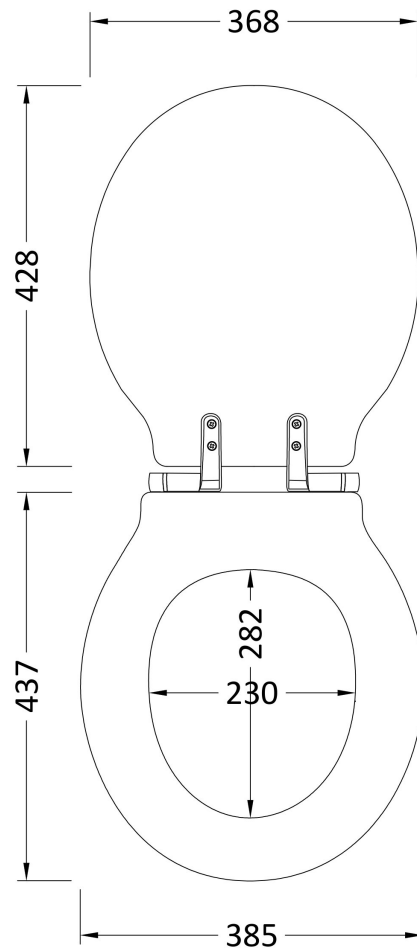

Sales Code: VCTS005G

Description: Victrion Gloss White Toilet Seat S/Close

Product Dimensions

Length (mm):	
Width (mm):	
Height (mm):	
Nett Weight (kg):	8

Packaging Dimensions

Length (mm):	495
Width (mm):	395
Height (mm):	30
Gross Weight (kg):	8

Packaging Data

Box Colour:	
Box Qty:	
Label Size:	x
Label Colour:	
Label Qty:	

Outer Box Dimensions (If Applicable)

Length (mm):	
Width (mm):	
Height (mm):	
Gross Weight (kg):	
Barcode:	5056462621210

Product Details

Country of Origin:	United Kingdom
Fitting Instruction:	
CE & UKCA:	
Product Material:	
Seat Type:	
Seat Function:	
Hinge Centres (Min):	
Hinge Centres (Max):	
Hinge Material:	
Colour/Finish:	
Fixing Method:	