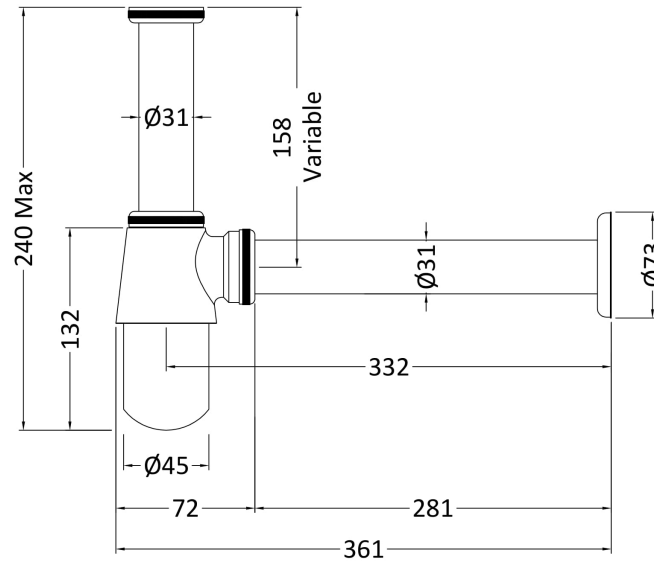

Sales Code: VCBT001BG

Description: Basin Bottle Trap

Product Dimensions

Length (mm):	
Width (mm):	361
Height (mm):	240
Depth (mm):	45
Nett Weight (kg):	0.66

Packaging Dimensions

Height (mm):	200
Width (mm):	110
Depth (mm):	85
Gross Weight (kg):	0.66

Packaging Data

Box Colour:	White Cardboard Box
Box Qty:	1
Label Size:	100 x 50
Label Colour:	White Label
Label Qty:	2

Outer Box Dimensions (If Applicable)

Height (mm):	
Width (mm):	
Length (mm):	
Depth (mm):	
Gross Weight (kg):	20
Barcode:	5056462618760

Product Details

Country of Origin:	China
Fitting Instruction:	
CE & UKCA:	N/A
Product Material:	Brass
Heating Element Wattage:	Not Applicable
Colour/Finish:	Brushed Gold
Product Diameter:	73mm
Connection Size:	11/4"