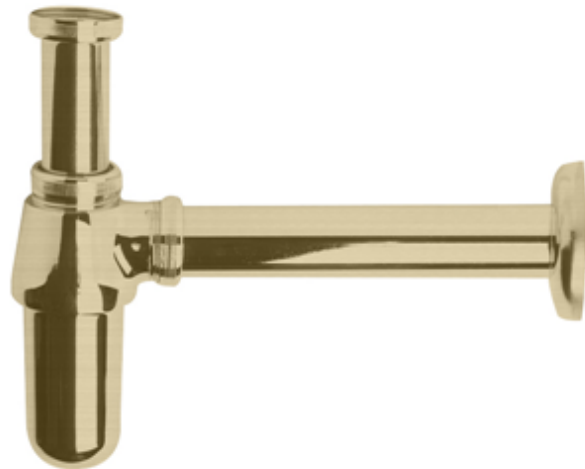

Sales Code: VCBT001BG

Description: Basin Bottle Trap

Product Dimensions

Length (mm):	
Width (mm):	361
Height (mm):	240
Depth (mm):	45
Nett Weight (kg):	0.66

Packaging Dimensions

Height (mm):	200
Width (mm):	110
Depth (mm):	85
Gross Weight (kg):	0.66

Packaging Data

Box Colour:	White Cardboard Box
Box Qty:	1
Label Size:	100 x 50
Label Colour:	White Label
Label Qty:	2

Outer Box Dimensions (If Applicable)

Height (mm):	
Width (mm):	
Length (mm):	
Depth (mm):	
Gross Weight (kg):	20
Barcode:	5056462618760

Product Details

Country of Origin:	China
Fitting Instruction:	
CE & UKCA:	N/A
Product Material:	Brass
Heating Element Wattage:	Not Applicable
Colour/Finish:	Brushed Gold
Product Diameter:	73mm
Connection Size:	11/4"