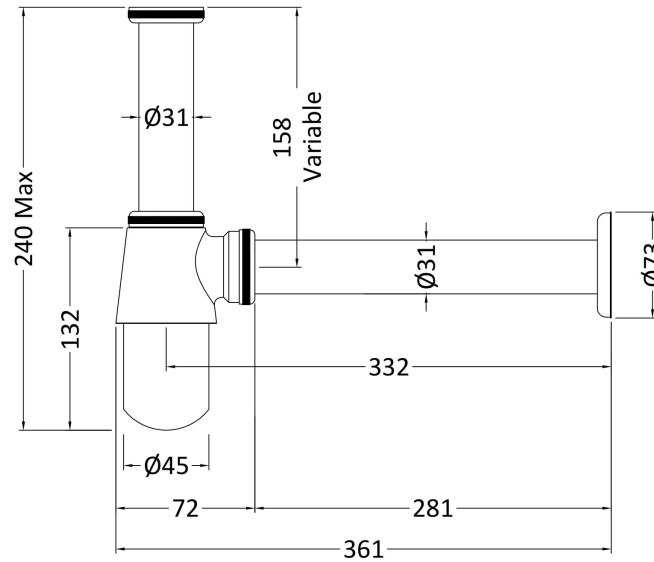

Sales Code: VCBT001

Description: Basin Bottle Trap

Product Dimensions

Length (mm):	
Width (mm):	361
Height (mm):	240
Depth (mm):	45
Nett Weight (kg):	0.66

Packaging Dimensions

Height (mm):	200
Width (mm):	110
Depth (mm):	85
Gross Weight (kg):	0.66

Packaging Data

Box Colour:	White Cardboard Box
Box Qty:	1
Label Size:	100 x 50
Label Colour:	White Label
Label Qty:	2

Outer Box Dimensions (If Applicable)

Height (mm):	
Width (mm):	
Length (mm):	
Depth (mm):	
Gross Weight (kg):	20
Barcode:	5056462695099

Product Details

Country of Origin:	China
Fitting Instruction:	
CE & UKCA:	N/A
Product Material:	Brass
Heating Element Wattage:	Not Applicable
Colour/Finish:	Chrome
Product Diameter:	73mm
Connection Size:	11/4"