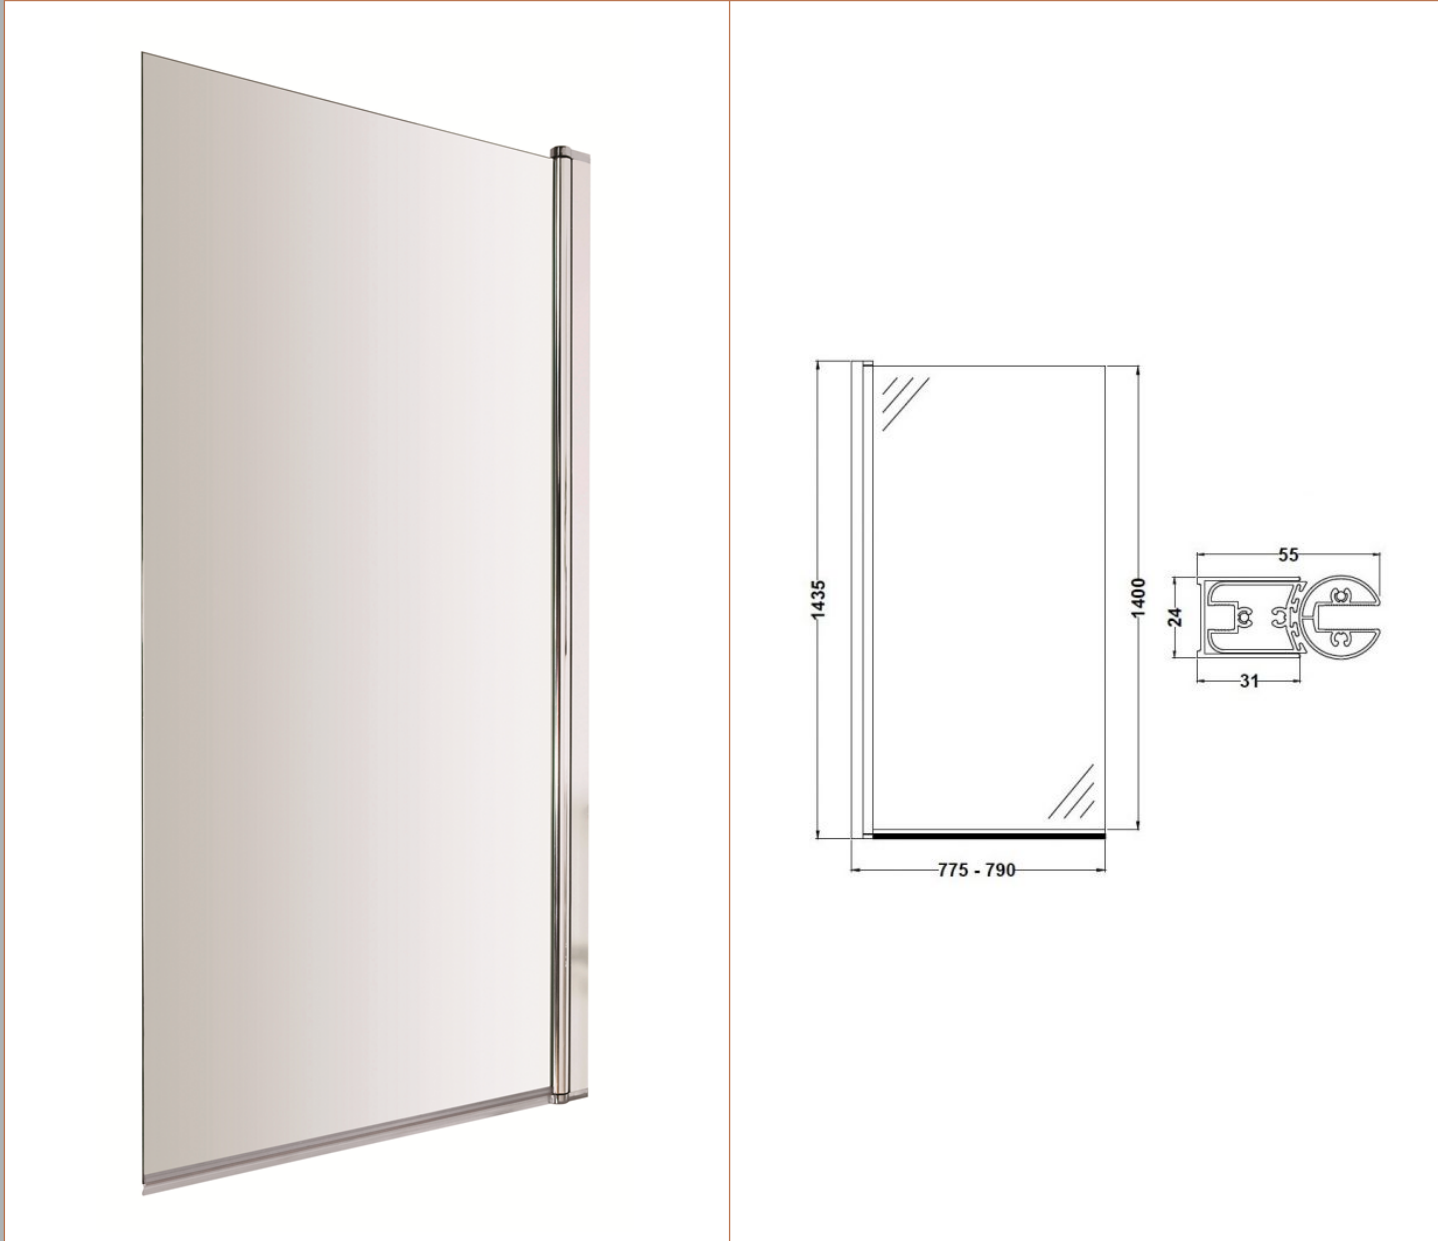

Sales Code: BSS010

Description: Straight Bath Screen 1435X790

### Product Dimensions

Height (mm):  
 Width (mm):  
 Depth (mm):  
 Nett Weight (kg): 17

### Packaging Dimensions

Height (mm): 50  
 Width (mm): 800  
 Length (mm): 1440  
 Gross Weight (kg): 17.4

### Product Details

Country of Origin: United Kingdom  
 Fitting Instruction:  
 CE & UKCA:  
 Profile Material:  
 Profile Finish:  
 Adjustments (mm):  
 Entry Width (mm):  
 Swing In Dim (mm):  
 Swing Out Dim (mm):  
 Radius (mm):  
 Glass Thickness (mm):  
 Easy Fit:  
 Easy Clean:  
 Handle Style:  
 Handle Material:  
 Enclosure Design:  
 Wheel Type:  
 Support Bar Included:  
 Extras: