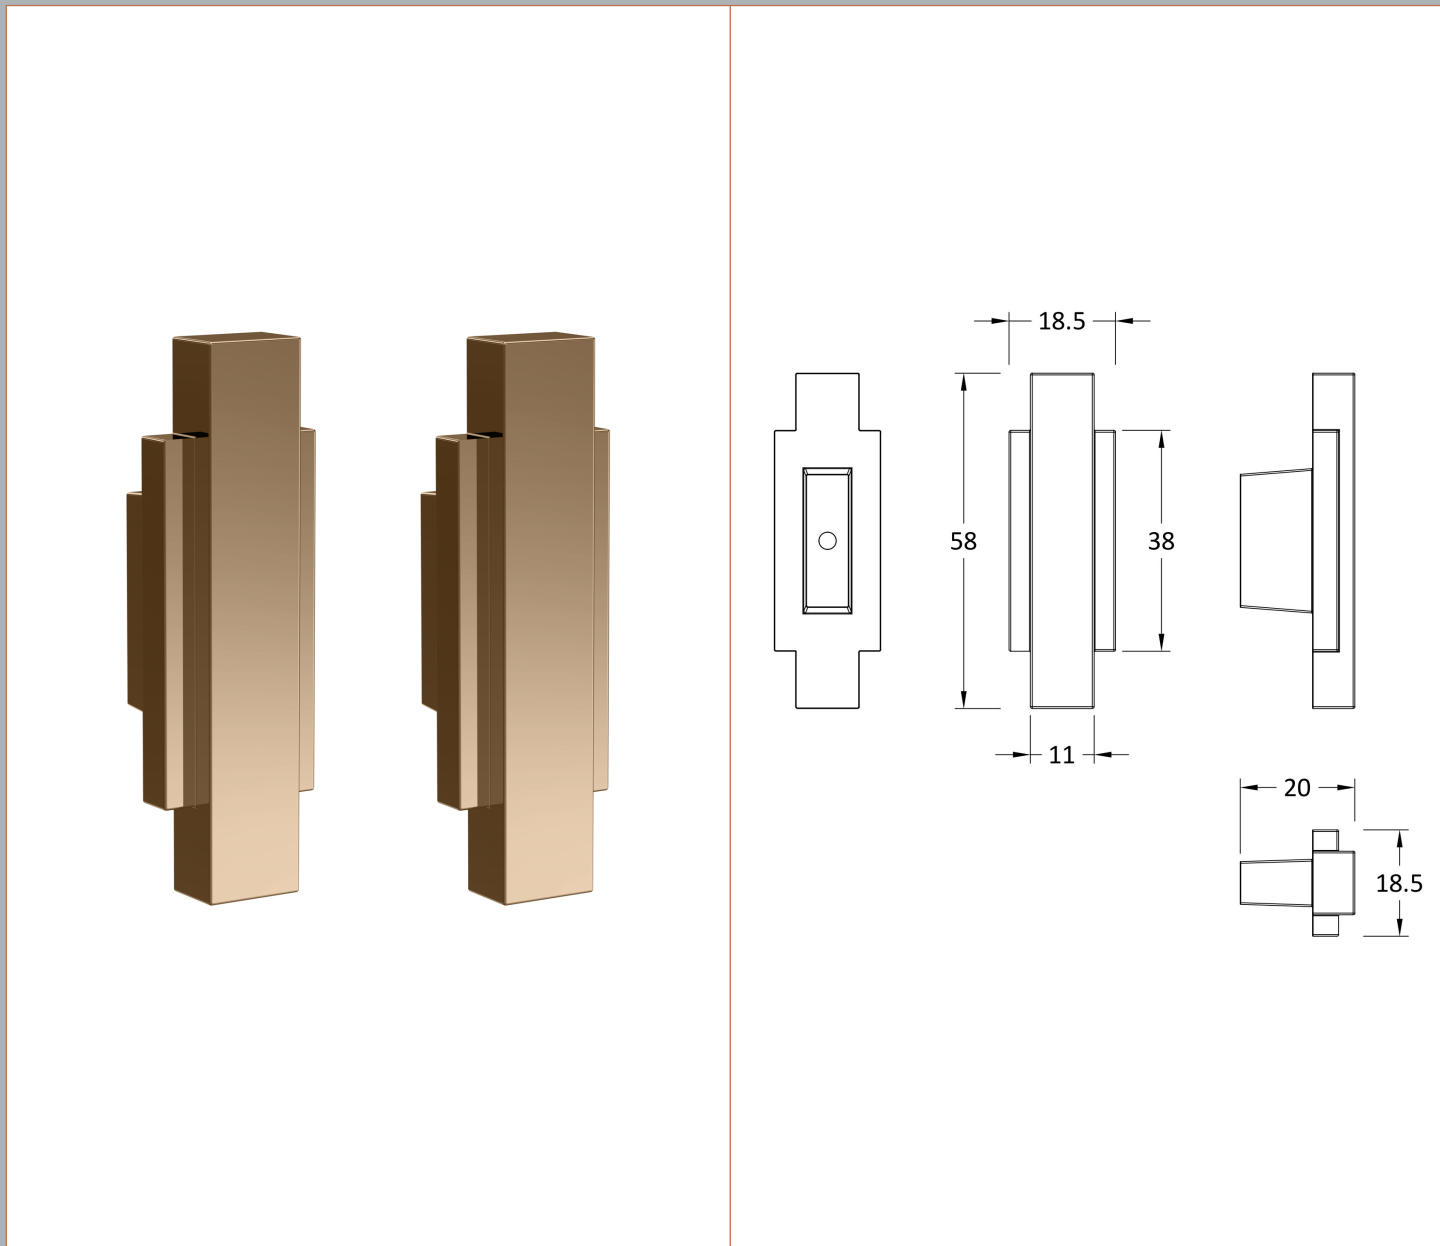

Sales Code: BCFHAN2CO

Description: Victrion Furniture Handles - Set Of 2

**Product Dimensions**

Length (mm):	
Width (mm):	19
Height (mm):	58
Depth (mm):	20
Nett Weight (kg):	0.01

**Packaging Dimensions**

Height (mm):	0
Width (mm):	0
Depth (mm):	0
Gross Weight (kg):	0.01

**Packaging Data**

Box Colour:	
Box Qty:	
Label Size:	x
Label Colour:	
Label Qty:	

**Outer Box Dimensions (If Applicable)**

Height (mm):	
Width (mm):	
Length (mm):	
Depth (mm):	
Gross Weight (kg):	
Barcode:	5056462619033

**Product Details**

Country of Origin:	China
Fitting Instruction:	
CE & UKCA:	
Product Material:	
Heating Element Wattage:	
Colour/Finish:	Copper
Product Diameter:	
Connection Size:	