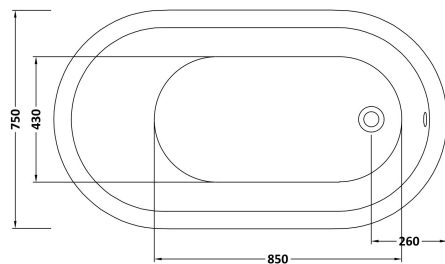

Sales Code: BAS036

Description: 1360mm Slipper Bath

Product Dimensions

Length (mm):	0
Width (mm):	0
Depth (mm):	0
Nett Weight (kg):	43

Packaging Dimensions

Length (mm):	1360
Width (mm):	746
Depth (mm):	778
Gross Weight (kg):	43

Packaging Data

Box Colour:	
Box Qty:	0
Label Size:	0 x 0
Label Colour:	
Label Qty:	0

Outer Box Dimensions (If Applicable)

Length (mm):	
Width (mm):	
Height (mm):	
Gross Weight (kg):	
Barcode:	5056462604107

Product Details

Country of Origin:	Hong Kong
Fitting Instruction:	
Certification:	FSC: CE & UKCA:
Material Colour Reference:	European White
Product Material:	
Material Thickness:	
Volume (Ltr):	
Displaced Capacity:	
Leg Set Included:	
Waste Included:	
Drilled/Undrilled:	
Includes Grips:	
Embossed:	
No of Tapholes:	
Anti-Slip:	