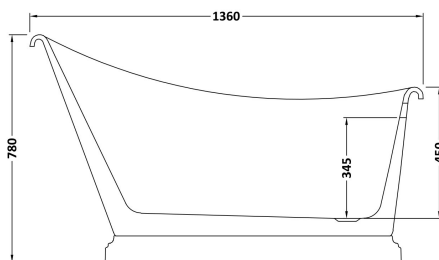

Sales Code: BAS036

Description: 1360mm Slipper Bath

Product Dimensions

Length (mm):	0
Width (mm):	0
Depth (mm):	0
Nett Weight (kg):	43

Packaging Dimensions

Length (mm):	1360
Width (mm):	746
Depth (mm):	778
Gross Weight (kg):	43

Packaging Data

Box Colour:	
Box Qty:	0
Label Size:	0 x 0
Label Colour:	
Label Qty:	0

Outer Box Dimensions (If Applicable)

Length (mm):	
Width (mm):	
Height (mm):	
Gross Weight (kg):	
Barcode:	5056462604107

Product Details

Country of Origin:	Hong Kong
Fitting Instruction:	
Certification:	FSC: CE & UKCA:
Material Colour Reference:	European White
Product Material:	
Material Thickness:	
Volume (Ltr):	
Displaced Capacity:	
Leg Set Included:	
Waste Included:	
Drilled/Undrilled:	
Includes Grips:	
Embossed:	
No of Tapholes:	
Anti-Slip:	