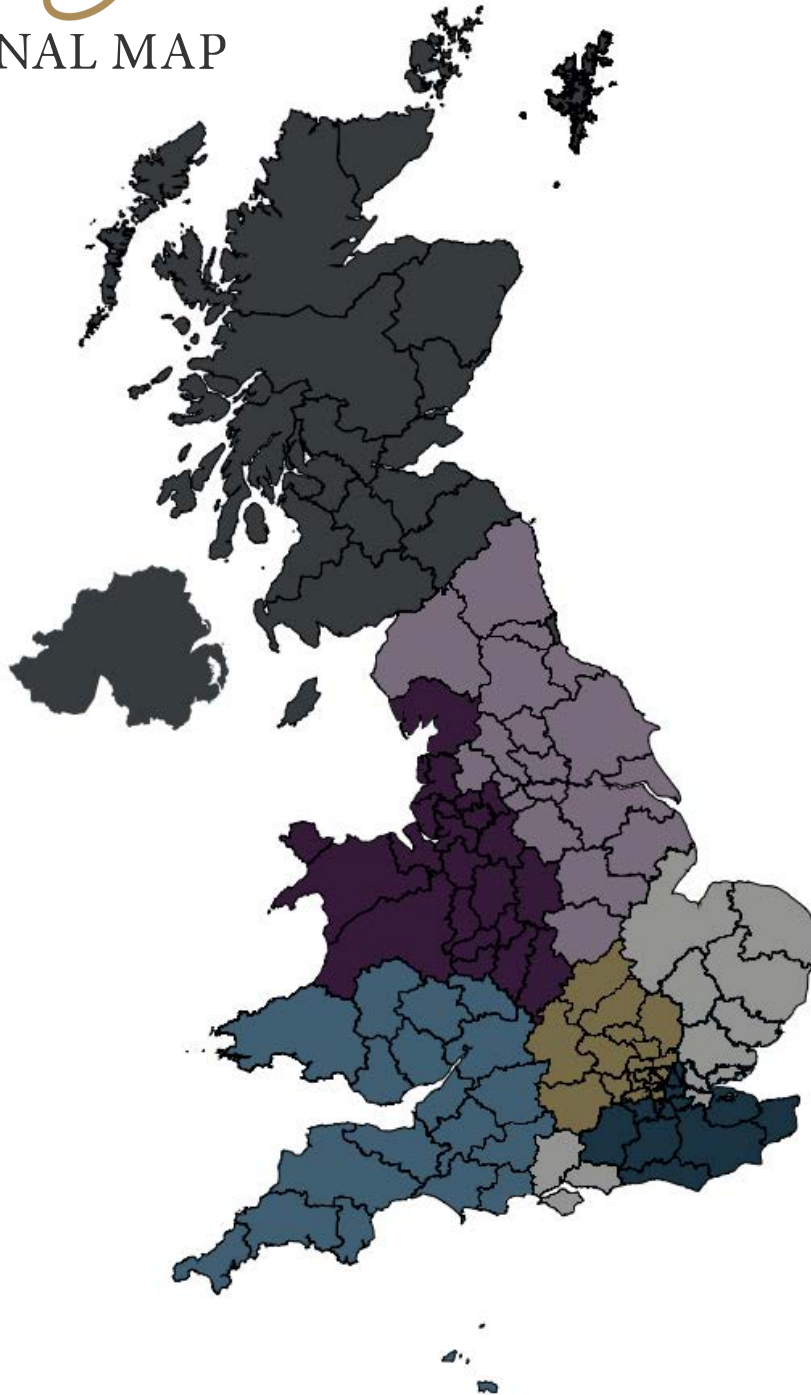

bcdesigns

UK REGIONAL MAP

Darren Hammond
07944 447946

Postcodes:
CB, CM
CO, DA, E, EC,
EN, IG, IP, NR,
PR, PO, RM, SO,
SS, WC

Bob Brookes
07546 160910

Postcodes: B, BL,
CH, CV, CW,
DE, DY, FY, L,
LA, LL, M, NG,
PR, SK, ST, SY,
TF, WA, WF,
WN, WR, WS,
WV

David Brazell
07546 595741

Postcodes: BA,
BH, BS, CF,
DT, EX, GL,
GY, HR, JE,
LD, NP, PL,
SA, SN, SP,
TA, TQ, TR

HOUSE
01206 827100

Postcodes: AB,
BT, DD, DG,
EH, FK, G, HS,
IV, KA, KW,
KY, LN, ML,
PA, PH, SR,
TD, ZE

Postcodes: AL,
HA, HP,
LU, MK,
N, NN, NW,
OX, RG, SG, SL,
TW, UB, W,
WD