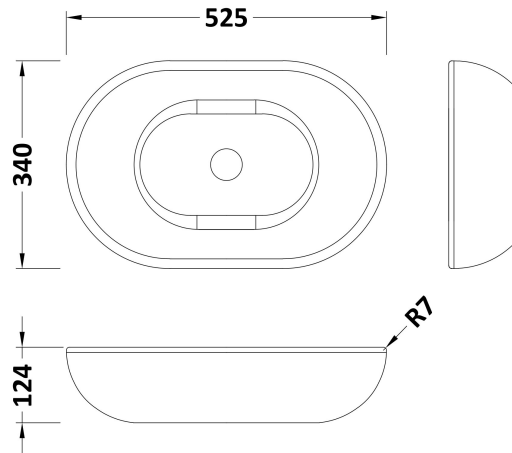

Sales Code: BAB160PG

Description: Omnia Basin 530X360mm - Powder Grey

Product Dimensions

Height (mm):	135
Width (mm):	530
Depth (mm):	360
Nett Weight (kg):	10

Packaging Dimensions

Height (mm):	135
Width (mm):	360
Depth (mm):	530
Gross Weight (kg):	10

Packaging Data

Box Colour:	
Box Qty:	0
Label Size:	0 x 0
Label Colour:	
Label Qty:	0

Outer Box Dimensions (If Applicable)

Height (mm):	
Width (mm):	
Depth (mm):	
Gross Weight (kg):	
Barcode:	5056462692371

Product Details

Country of Origin:	South Africa	
Fitting Instruction:		
Certification: CE & UKCA:	WRAS: N/A	WRAS No: N/A
Product Material:	Solid Surface	
Fixing Supplied:	No	

Pans/Bidets: Trap Style: N/A Includes Seat: Not Applicable

Basins: Tap Hole: Not Applicable Chain Stay Hole: No
 Template: Not Applicable Waste Type Req: Unslotted
 Overflow Inc: No Overflow Cover: No
 Inner Bowl Depth (mm): 115mm