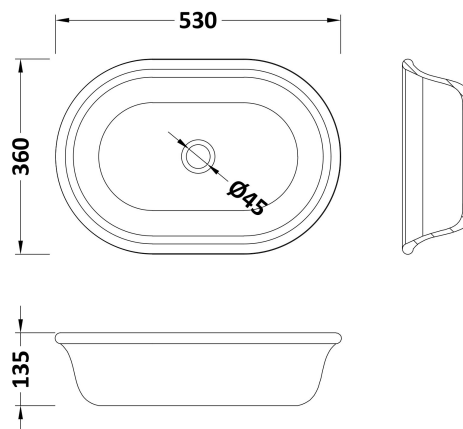

Sales Code: BAB160

Description: Omnia Basin 530X360mm

Product Dimensions

Height (mm):	135
Width (mm):	530
Depth (mm):	360
Nett Weight (kg):	10

Packaging Dimensions

Height (mm):	135
Width (mm):	360
Depth (mm):	530
Gross Weight (kg):	10

Packaging Data

Box Colour:	
Box Qty:	0
Label Size:	0 x 0
Label Colour:	
Label Qty:	0

Outer Box Dimensions (If Applicable)

Height (mm):	
Width (mm):	
Depth (mm):	
Gross Weight (kg):	
Barcode:	5056462692326

Product Details

Country of Origin:	South Africa
Fitting Instruction:	
Certification: CE & UKCA:	WRAS: N/A WRAS No: N/A
Product Material:	Solid Surface
Fixing Supplied:	No

Pans/Bidets: Trap Style: N/A Includes Seat: Not Applicable

Basins: Tap Hole: Not Applicable Chain Stay Hole: No
 Template: Not Applicable Waste Type Req: Unslotted
 Overflow Inc: No Overflow Cover: No
 Inner Bowl Depth (mm): 115mm