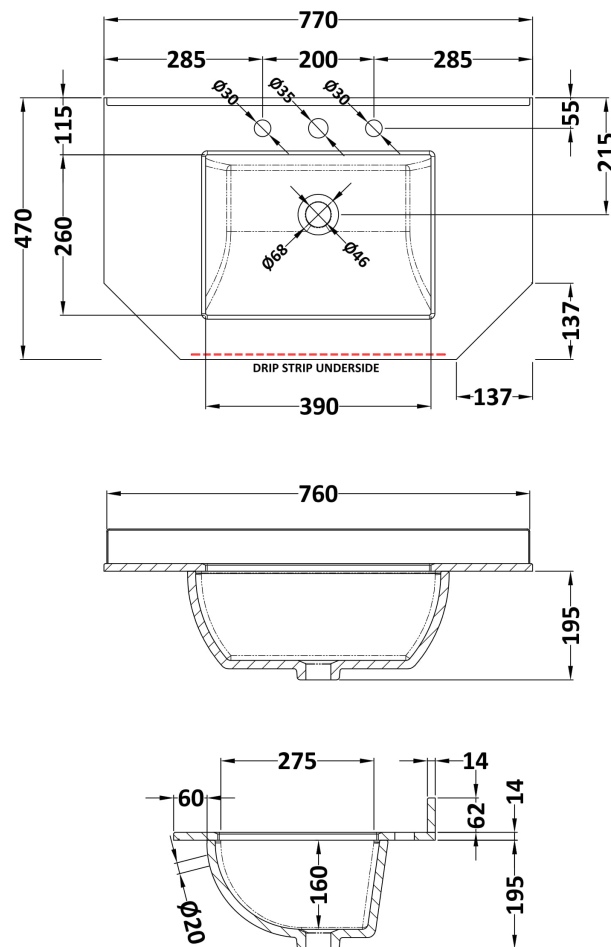

Sales Code: BCT753W

Description: 750 Single Bowl Angled Marble Top 3Th

Product Dimensions

Height (mm):	268
Width (mm):	770
Depth (mm):	470
Nett Weight (kg):	18

Packaging Dimensions

Height (mm):	580
Width (mm):	860
Depth (mm):	250
Gross Weight (kg):	18.5

Packaging Data

Box Colour:	White Cardboard Box
Box Qty:	1
Label Size:	100 x 50
Label Colour:	White Label
Label Qty:	2

Outer Box Dimensions (If Applicable)

Height (mm):	
Width (mm):	
Depth (mm):	
Gross Weight (kg):	
Barcode:	5056462682532

Product Details

Country of Origin:	China
Fitting Instruction:	
Certification: CE & UKCA:	N/A
WRAS:	N/A
WRAS No:	N/A
Product Material:	Vitreous China, Natural Marble
Fixing Supplied:	No

Pans/Bidets: Trap Style: Not Applicable Includes Seat: Not Applicable

Basins: Tap Hole: Three Tapholes Chain Stay Hole: No
Template: Not Applicable Waste Type Req: Slotted
Overflow Inc: Yes Overflow Cover: Yes
Inner Bowl Depth (mm): 160mm