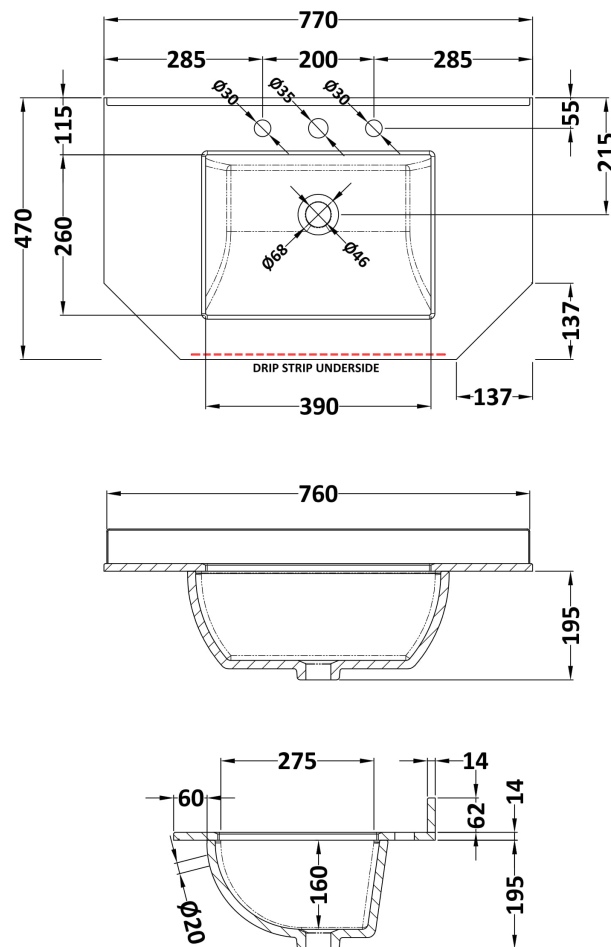

### Product Dimensions

Height (mm):	268
Width (mm):	770
Depth (mm):	470
Nett Weight (kg):	18

### Packaging Dimensions

Height (mm):	580
Width (mm):	860
Depth (mm):	250
Gross Weight (kg):	18.5

### Outer Box Dimensions (If Applicable)

Height (mm):	
Width (mm):	
Depth (mm):	
Gross Weight (kg):	
Barcode:	5056462682549

**Basins:** Tap Hole: Three Tapholes Chain Stay Hole: No  
Template: Not Applicable Waste Type Req: Slotted  
Overflow Inc: Yes Overflow Cover: Yes  
Inner Bowl Depth (mm): 160mm