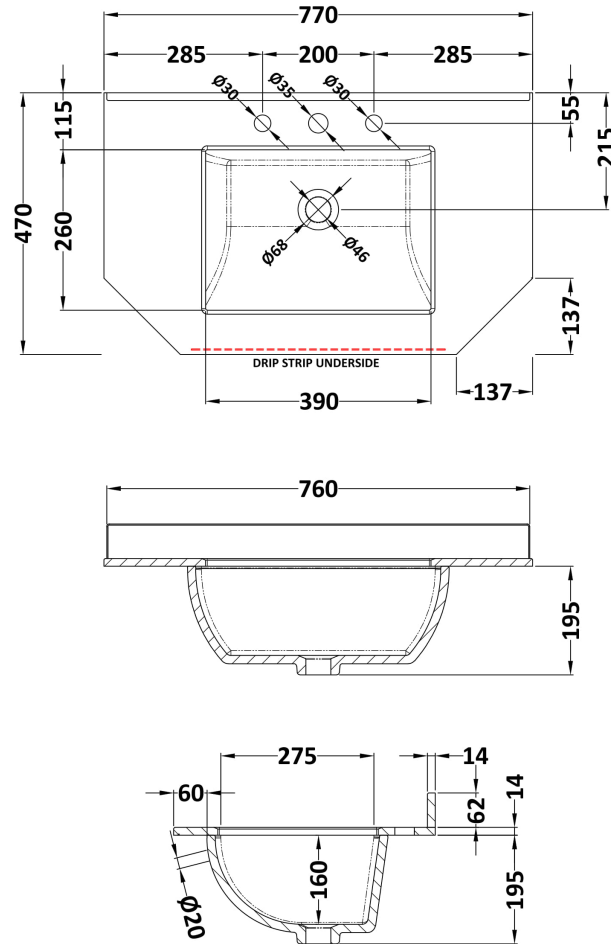

Sales Code: BCT753B

Description: 750 Single Bowl Angled Marble Top 3Th

Product Dimensions

Height (mm):	268
Width (mm):	770
Depth (mm):	470
Nett Weight (kg):	18

Packaging Dimensions

Height (mm):	580
Width (mm):	860
Depth (mm):	250
Gross Weight (kg):	18.5

Packaging Data

Box Colour:	White Cardboard Box
Box Qty:	1
Label Size:	100 x 50
Label Colour:	White Label
Label Qty:	2

Outer Box Dimensions (If Applicable)

Height (mm):	
Width (mm):	
Depth (mm):	
Gross Weight (kg):	
Barcode:	5056462682525

Product Details

Country of Origin:	China
Fitting Instruction:	
Certification: CE & UKCA:	N/A WRAS: N/A WRAS No: N/A
Product Material:	Vitreous China, Natural Marble
Fixing Supplied:	No

Pans/Bidets: Trap Style: Not Applicable Includes Seat: Not Applicable

Basins: Tap Hole: Three Tapholes Chain Stay Hole: No
Template: Not Applicable Waste Type Req: Slotted
Overflow Inc: Yes Overflow Cover: Yes
Inner Bowl Depth (mm): 160mm