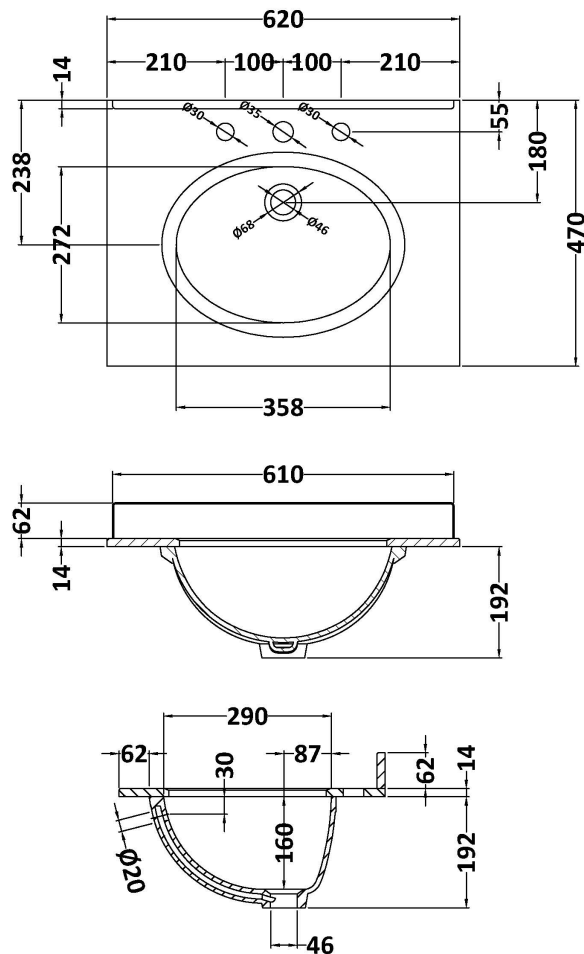

Sales Code: BCT603W

Description: 600 Single Bowl Marble Top 3Th

Product Dimensions

Height (mm):	268
Width (mm):	620
Depth (mm):	463
Nett Weight (kg):	16.5

Packaging Dimensions

Height (mm):	580
Width (mm):	700
Depth (mm):	250
Gross Weight (kg):	17

Packaging Data

Box Colour:	White Cardboard Box
Box Qty:	1
Label Size:	100 x 50
Label Colour:	White Label
Label Qty:	2

Outer Box Dimensions (If Applicable)

Height (mm):	
Width (mm):	
Depth (mm):	
Gross Weight (kg):	
Barcode:	5055275892572

Product Details

Country of Origin:	China
Fitting Instruction:	
Certification: CE & UKCA:	N/A
WRAS:	N/A
WRAS No:	N/A
Product Material:	Vitreous China, Natural Marble
Fixing Supplied:	No

Pans/Bidets: Trap Style: Not Applicable Includes Seat: Not Applicable

Basins: Tap Hole: Three Tapholes Chain Stay Hole: No
Template: Not Applicable Waste Type Req: Slotted
Overflow Inc: Yes Overflow Cover: Yes
Inner Bowl Depth (mm): 160mm