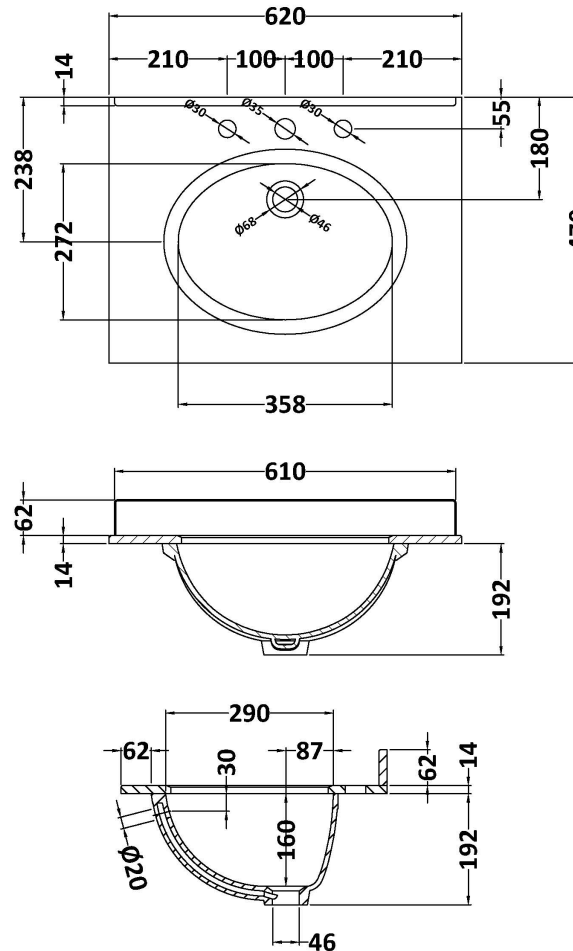

### Product Dimensions

Height (mm):	268
Width (mm):	620
Depth (mm):	463
Nett Weight (kg):	16.5

### Packaging Dimensions

Height (mm):	580
Width (mm):	700
Depth (mm):	250
Gross Weight (kg):	17

### Outer Box Dimensions (If Applicable)

Height (mm):	
Width (mm):	
Depth (mm):	
Gross Weight (kg):	
Barcode:	5055275892589

**Basins:** Tap Hole: Three Tapholes Chain Stay Hole: No  
Template: Not Applicable Waste Type Req: Slotted  
Overflow Inc: Yes Overflow Cover: Yes  
Inner Bowl Depth (mm): 160mm