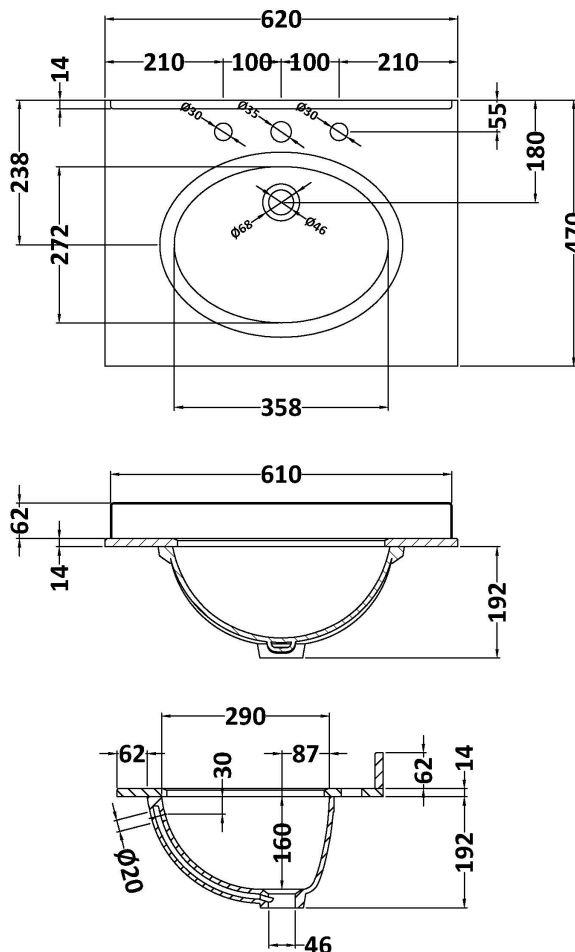

Sales Code: BCT603B

Description: 600 Single Bowl Marble Top 3Th

Product Dimensions

Height (mm):	268
Width (mm):	620
Depth (mm):	463
Nett Weight (kg):	16.5

Packaging Dimensions

Height (mm):	580
Width (mm):	700
Depth (mm):	250
Gross Weight (kg):	17

Packaging Data

Box Colour:	White Cardboard Box
Box Qty:	1
Label Size:	100 x 50
Label Colour:	White Label
Label Qty:	2

Outer Box Dimensions (If Applicable)

Height (mm):	
Width (mm):	
Depth (mm):	
Gross Weight (kg):	
Barcode:	5055275892565

Product Details

Country of Origin:	China
Fitting Instruction:	
Certification: CE & UKCA:	N/A
WRAS:	N/A
WRAS No:	N/A
Product Material:	Vitreous China, Natural Marble
Fixing Supplied:	No

Pans/Bidets: Trap Style: Not Applicable Includes Seat: Not Applicable

Basins: Tap Hole: Three Tapholes Chain Stay Hole: No
Template: Not Applicable Waste Type Req: Slotted
Overflow Inc: Yes Overflow Cover: Yes
Inner Bowl Depth (mm): 160mm