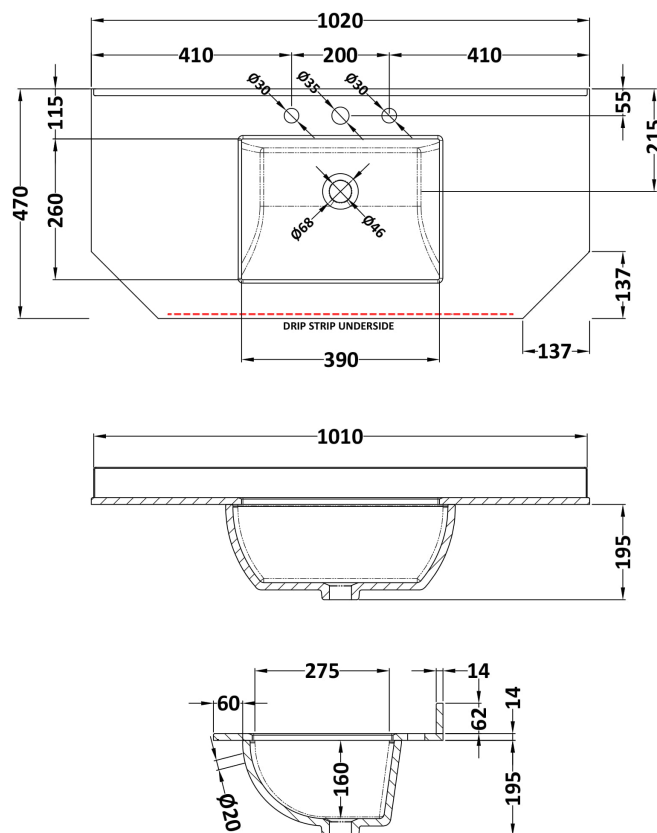

Sales Code: BCT103W

Description: 1000 Single Bowl Angled Marble Top 3Th

Product Dimensions

Height (mm):	268
Width (mm):	1020
Depth (mm):	470
Nett Weight (kg):	19.5

Packaging Dimensions

Height (mm):	580
Width (mm):	1100
Depth (mm):	250
Gross Weight (kg):	20

Packaging Data

Box Colour:	White Cardboard Box
Box Qty:	1
Label Size:	100 x 50
Label Colour:	White Label
Label Qty:	2

Outer Box Dimensions (If Applicable)

Height (mm):	
Width (mm):	
Depth (mm):	
Gross Weight (kg):	
Barcode:	5056462682563

Product Details

Country of Origin:	China
Fitting Instruction:	
Certification: CE & UKCA:	N/A WRAS: N/A WRAS No: N/A
Product Material:	Vitreous China, Natural Marble
Fixing Supplied:	No

Pans/Bidets: Trap Style: Not Applicable Includes Seat: Not Applicable

Basins: Tap Hole: One Taphole Chain Stay Hole: No
Template: Not Applicable Waste Type Req: Slotted
Overflow Inc: Yes Overflow Cover: Yes
Inner Bowl Depth (mm): 160mm