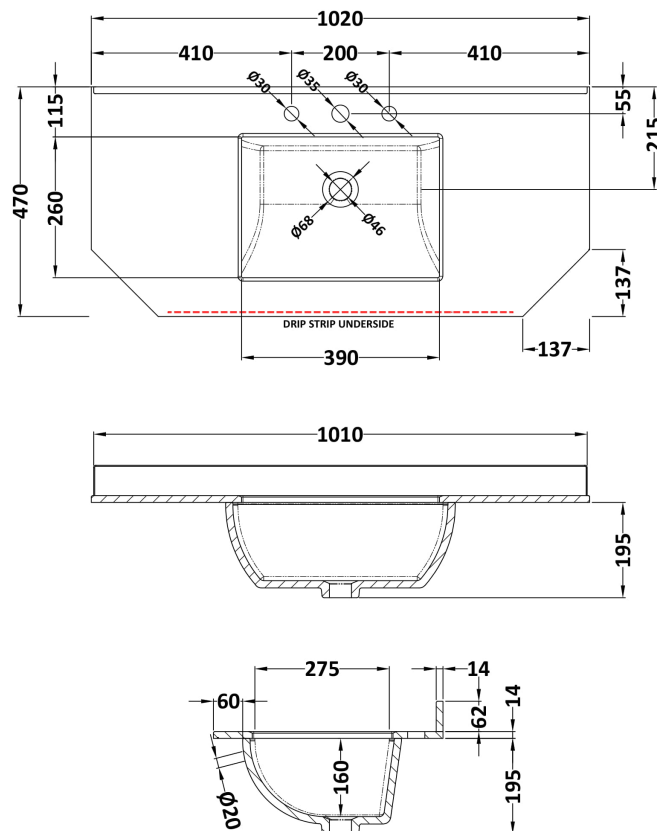

### Product Dimensions

Height (mm):	268
Width (mm):	1020
Depth (mm):	470
Nett Weight (kg):	19.5

### Packaging Dimensions

Height (mm):	580
Width (mm):	1100
Depth (mm):	250
Gross Weight (kg):	20

### Outer Box Dimensions (If Applicable)

Height (mm):	
Width (mm):	
Depth (mm):	
Gross Weight (kg):	
Barcode:	5056462682570

**Basins:** Tap Hole: One Taphole Chain Stay Hole: No  
Template: Not Applicable Waste Type Req: Slotted  
Overflow Inc: Yes Overflow Cover: Yes  
Inner Bowl Depth (mm): 160mm