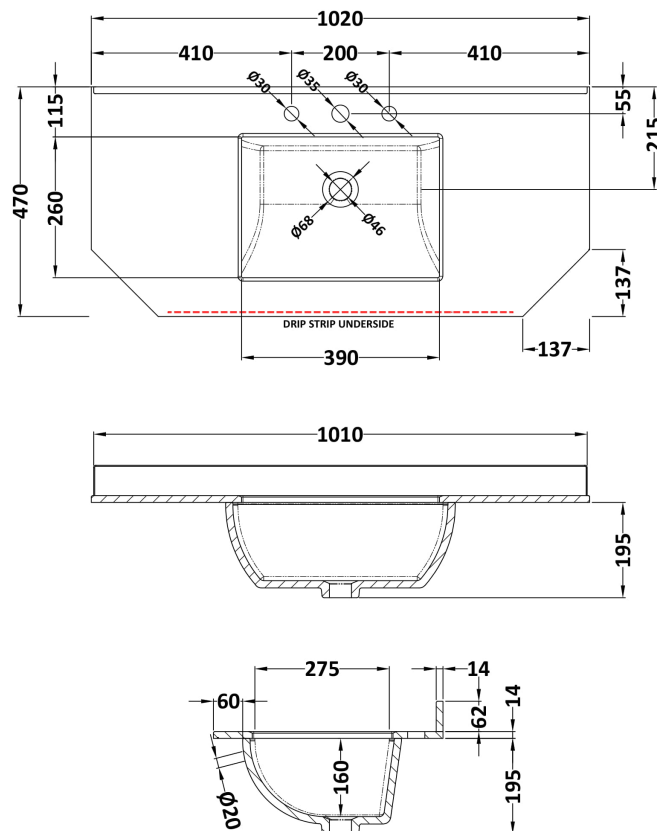

Sales Code: BCT103B

Description: 1000 Single Bowl Angled Marble Top 3Th

Product Dimensions

Height (mm):	268
Width (mm):	1020
Depth (mm):	470
Nett Weight (kg):	19.5

Packaging Dimensions

Height (mm):	580
Width (mm):	1100
Depth (mm):	250
Gross Weight (kg):	20

Packaging Data

Box Colour:	White Cardboard Box
Box Qty:	1
Label Size:	100 x 50
Label Colour:	White Label
Label Qty:	2

Outer Box Dimensions (If Applicable)

Height (mm):	
Width (mm):	
Depth (mm):	
Gross Weight (kg):	
Barcode:	5056462682556

Product Details

Country of Origin:	China
Fitting Instruction:	
Certification: CE & UKCA:	N/A
WRAS:	N/A
WRAS No:	N/A
Product Material:	Vitreous China, Natural Marble
Fixing Supplied:	No

Pans/Bidets: Trap Style: Not Applicable Includes Seat: Not Applicable

Basins: Tap Hole: One Taphole Chain Stay Hole: No
Template: Not Applicable Waste Type Req: Slotted
Overflow Inc: Yes Overflow Cover: Yes
Inner Bowl Depth (mm): 160mm