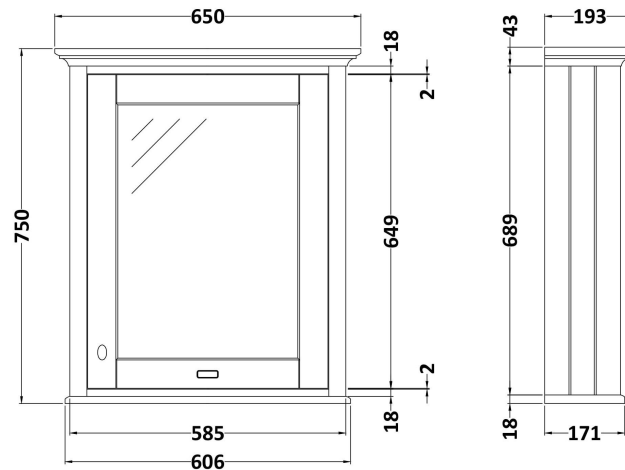

Sales Code: BCMC600FG

Description: 600 Mirror Cabinet

Product Dimensions

Height (mm):	750
Width (mm):	650
Depth (mm):	198
Nett Weight (kg):	24

Packaging Dimensions

Height (mm):	782
Width (mm):	680
Depth (mm):	223
Gross Weight (kg):	24.5

Packaging Data

Box Colour:	Brown Cardboard Box
Box Qty:	1
Label Size:	150 x 100
Label Colour:	White Label
Label Qty:	2

Outer Box Dimensions (If Applicable)

Height (mm):	
Width (mm):	
Depth (mm):	
Gross Weight (kg):	
Barcode:	5056462645124

Product Details

Country of Origin:	Ireland
Fitting Instruction:	
CE & UKCA:	
FSC Certified Materials:	Yes
Colour:	Green
Construction Method:	Cam & Wood Dowel
Construction Type:	Rigid
Cabinet Finish:	Mdf Vinyl Textured Woodgrain
Fascia Finish:	Mdf Vinyl Textured Woodgrain
Cabinet Thickness (mm):	18
Fascia Thickness (mm):	18
Drawer Included:	Not Applicable
Drawer Type:	Not Applicable
No of Shelves:	1
Hinge Type:	95 Degree Inset Clip-On S/C
Hinge Included:	Yes
Adjustable Legs:	Not Applicable
Fixings Included:	Yes
Handle Style:	Traditional
Waste Shroud:	Not Applicable
Handle Included:	Yes
Handle Type:	Knob