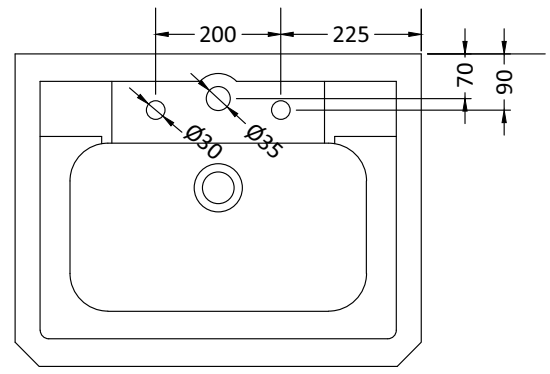

SALES CODE:	VCBL001	DESCRIPTION:	VICTRION 640MM LARGE BASIN	CODE: VCBL001 / 002 / 003
-------------	---------	--------------	----------------------------	---------------------------

FOR USE WITH :	VICTRION LARGE PEDESTAL	CODE: VCPL001
----------------	-------------------------	---------------

## VCBL001 (1TAPHOLE)

VCBL002 (2 TAPHOLES)

VCBL003 (3 TAPHOLES)