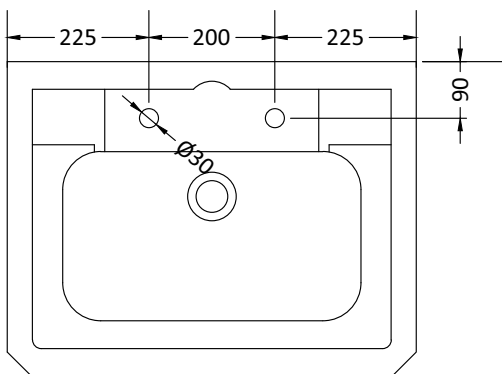

SALES CODE:	VCBL001	DESCRIPTION:	VICTRION 640MM LARGE BASIN	CODE: VCBL001 / 002 / 003
-------------	---------	--------------	----------------------------	---------------------------

FOR USE WITH :	VICTRION LARGE PEDESTAL	CODE: VCPL001
----------------	-------------------------	---------------

## VCBL001 (1TAPHOLE)

VCBL002 (2 TAPHOLES)

VCBL003 (3 TAPHOLES)