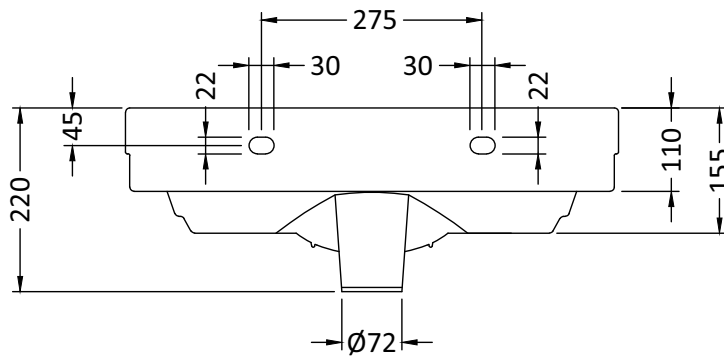

SALES CODE:	VCBL001	DESCRIPTION:	VICTRION 640MM LARGE BASIN	CODE: VCBL001 / 002 / 003
-------------	---------	--------------	----------------------------	---------------------------

FOR USE WITH :	VICTRION LARGE PEDESTAL	CODE: VCPL001
----------------	-------------------------	---------------

## VCBL001 (1TAPHOLE)

VCBL002 (2 TAPHOLES)

VCBL003 (3 TAPHOLES)