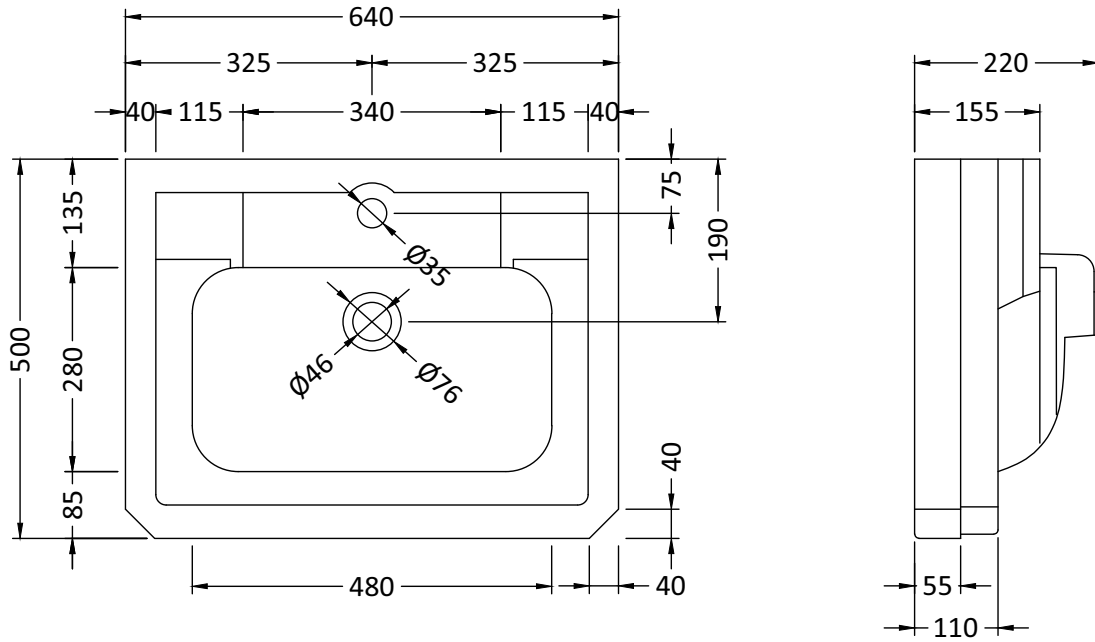

SALES CODE:	VCBL001	DESCRIPTION:	VICTRION 640MM LARGE BASIN	CODE: VCBL001 / 002 / 003
-------------	---------	--------------	----------------------------	---------------------------

FOR USE WITH :	VICTRION LARGE PEDESTAL	CODE: VCPL001
----------------	-------------------------	---------------

## VCBL001 (1TAPHOLE)

VCBL002 (2 TAPHOLES)

VCBL003 (3 TAPHOLES)