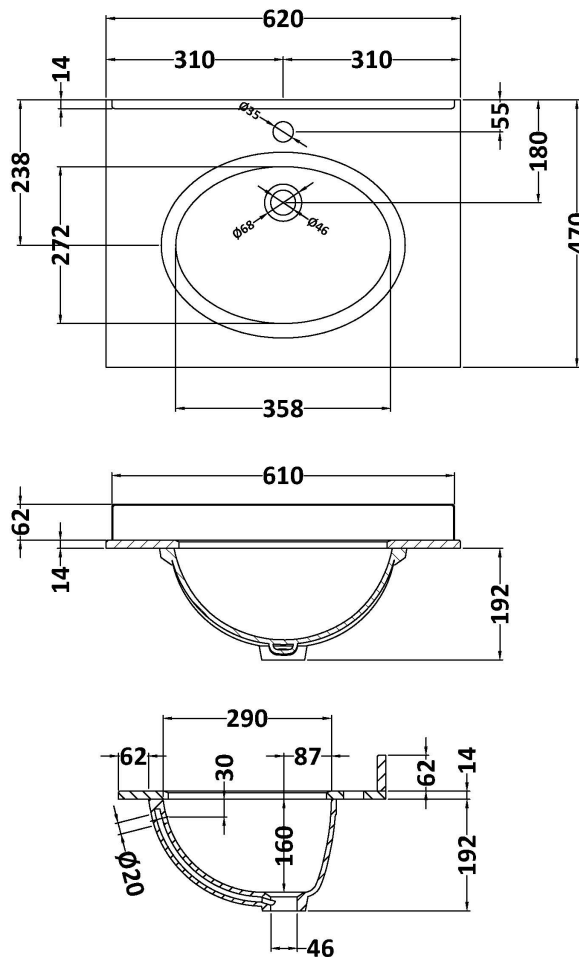

Sales Code: BCT601W

Description: 600 Single Bowl Marble Top 1Th

Product Dimensions

Height (mm):	268
Width (mm):	620
Depth (mm):	463
Nett Weight (kg):	16.5

Packaging Dimensions

Height (mm):	580
Width (mm):	700
Depth (mm):	250
Gross Weight (kg):	17

Packaging Data

Box Colour:	White Cardboard Box
Box Qty:	1
Label Size:	100 x 50
Label Colour:	White Label
Label Qty:	2

Outer Box Dimensions (If Applicable)

Height (mm):	
Width (mm):	
Depth (mm):	
Gross Weight (kg):	
Barcode:	5055275892541

Product Details

Country of Origin:	China
Fitting Instruction:	
Certification: CE & UKCA:	N/A
WRAS:	N/A
WRAS No:	N/A
Product Material:	Vitreous China, Natural Marble
Fixing Supplied:	No

Pans/Bidets: Trap Style: Not Applicable Includes Seat: Not Applicable

Basins: Tap Hole: One Taphole Chain Stay Hole: No
Template: Not Applicable Waste Type Req: Slotted
Overflow Inc: Yes Overflow Cover: Yes
Inner Bowl Depth (mm): 160mm