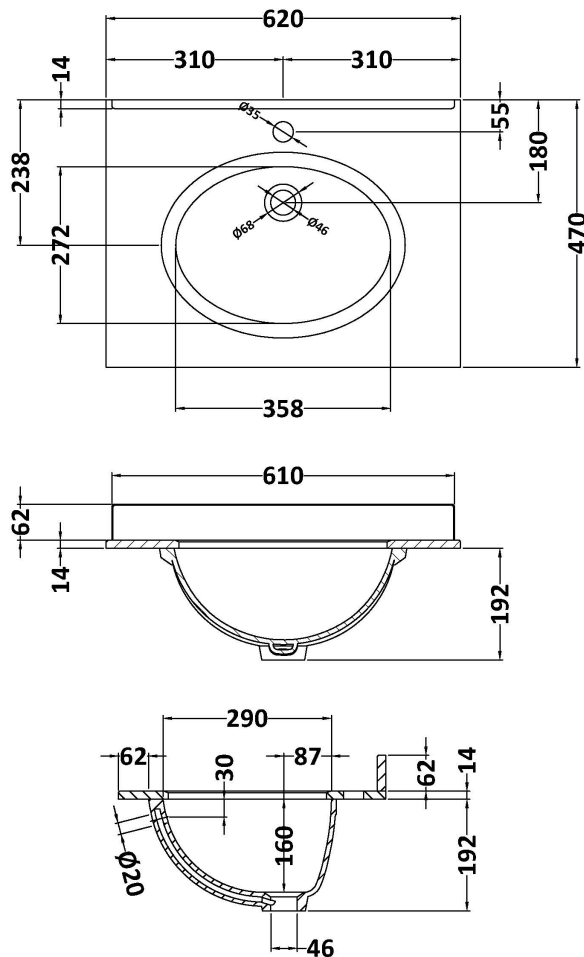

Sales Code: BCT601G

Description: 600 Single Bowl Marble Top 1Th

Product Dimensions

Height (mm):	268
Width (mm):	620
Depth (mm):	463
Nett Weight (kg):	16.5

Packaging Dimensions

Height (mm):	580
Width (mm):	700
Depth (mm):	250
Gross Weight (kg):	17

Packaging Data

Box Colour:	White Cardboard Box
Box Qty:	1
Label Size:	100 x 50
Label Colour:	White Label
Label Qty:	2

Outer Box Dimensions (If Applicable)

Height (mm):	
Width (mm):	
Depth (mm):	
Gross Weight (kg):	
Barcode:	5055275892558

Product Details

Country of Origin:	China
Fitting Instruction:	
Certification: CE & UKCA:	N/A
WRAS:	N/A
WRAS No:	N/A
Product Material:	Vitreous China, Natural Marble
Fixing Supplied:	No

Pans/Bidets: Trap Style: Not Applicable Includes Seat: Not Applicable

Basins: Tap Hole: One Taphole Chain Stay Hole: No
 Template: Not Applicable Waste Type Req: Slotted
 Overflow Inc: Yes Overflow Cover: Yes
 Inner Bowl Depth (mm): 160mm