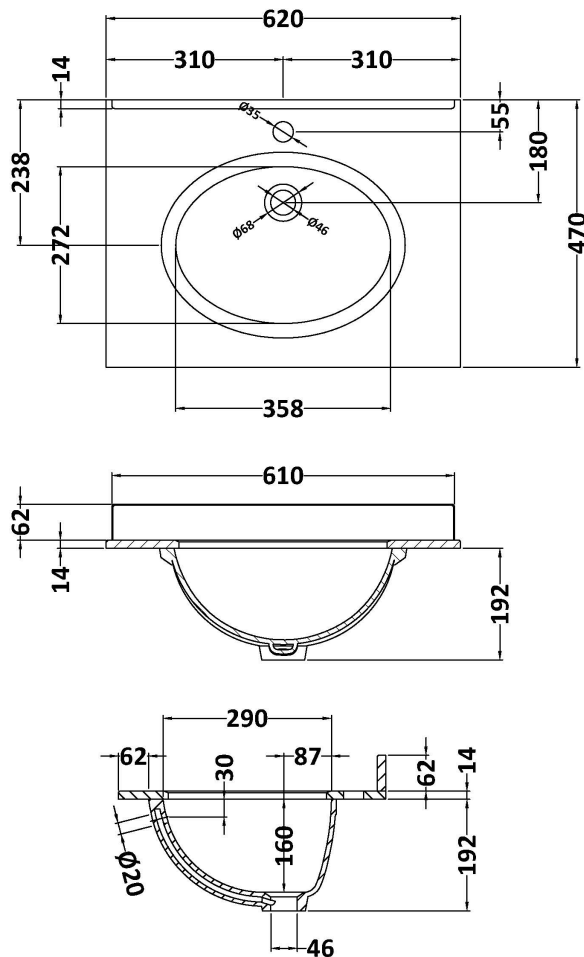

Sales Code: BCT601B

Description: 600 Single Bowl Marble Top 1Th

Product Dimensions

| | |
|-------------------|------|
| Height (mm): | 268 |
| Width (mm): | 620 |
| Depth (mm): | 463 |
| Nett Weight (kg): | 16.5 |

Packaging Dimensions

| | |
|--------------------|-----|
| Height (mm): | 580 |
| Width (mm): | 700 |
| Depth (mm): | 250 |
| Gross Weight (kg): | 17 |

Packaging Data

| | |
|---------------|---------------------|
| Box Colour: | White Cardboard Box |
| Box Qty: | 1 |
| Label Size: | 100 x 50 |
| Label Colour: | White Label |
| Label Qty: | 2 |

Outer Box Dimensions (If Applicable)

| | |
|--------------------|---------------|
| Height (mm): | |
| Width (mm): | |
| Depth (mm): | |
| Gross Weight (kg): | |
| Barcode: | 5055275892534 |

Product Details

Cisterns: Operating Type: Not Applicable Fittings: Not Applicable
Lever Type: Not Applicable

Basins: Tap Hole: One Taphole Chain Stay Hole: No
Template: Not Applicable Waste Type Req: Slotted
Overflow Inc: Yes Overflow Cover: Yes
Inner Bowl Depth (mm): 160mm