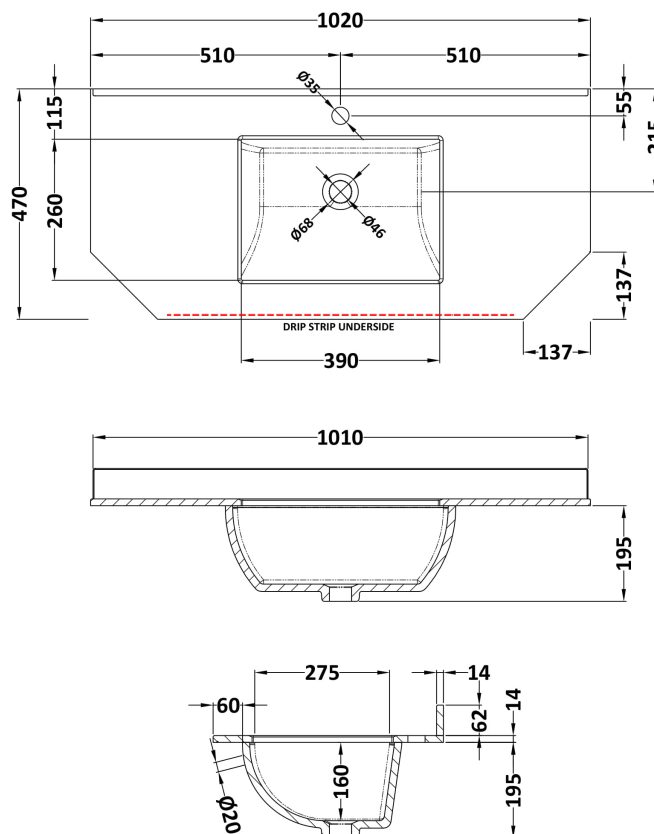

Sales Code: BCT101W

Description: 1000 Single Bowl Angled Marble Top 1Th

Product Dimensions

Height (mm):	268
Width (mm):	1020
Depth (mm):	470
Nett Weight (kg):	19.5

Packaging Dimensions

Height (mm):	580
Width (mm):	1100
Depth (mm):	250
Gross Weight (kg):	20

Packaging Data

Box Colour:	White Cardboard Box
Box Qty:	1
Label Size:	100 x 50
Label Colour:	White Label
Label Qty:	2

Outer Box Dimensions (If Applicable)

Height (mm):	
Width (mm):	
Depth (mm):	
Gross Weight (kg):	
Barcode:	5056462682594

Product Details

Country of Origin:	China
Fitting Instruction:	
Certification: CE & UKCA:	N/A
WRAS:	N/A
WRAS No:	N/A
Product Material:	Vitreous China, Natural Marble
Fixing Supplied:	No

Pans/Bidets: Trap Style: Not Applicable Includes Seat: Not Applicable

Basins: Tap Hole: Three Tapholes Chain Stay Hole: No
Template: Not Applicable Waste Type Req: Slotted
Overflow Inc: Yes Overflow Cover: Yes
Inner Bowl Depth (mm): 160mm