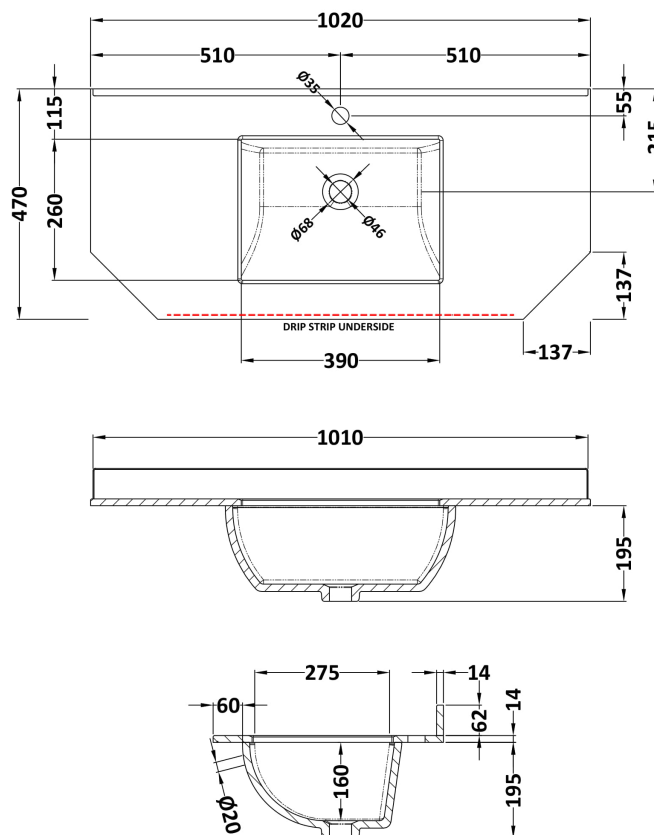

Sales Code: BCT101G

Description: 1000 Single Bowl Angled Marble Top 1Th

Product Dimensions

Height (mm):	268
Width (mm):	1020
Depth (mm):	470
Nett Weight (kg):	19.5

Packaging Dimensions

Height (mm):	580
Width (mm):	1100
Depth (mm):	250
Gross Weight (kg):	20

Packaging Data

Box Colour:	White Cardboard Box
Box Qty:	1
Label Size:	100 x 50
Label Colour:	White Label
Label Qty:	2

Outer Box Dimensions (If Applicable)

Height (mm):	
Width (mm):	
Depth (mm):	
Gross Weight (kg):	
Barcode:	5056462682600

Product Details

Country of Origin:	China
Fitting Instruction:	
Certification: CE & UKCA:	N/A
WRAS:	N/A
WRAS No:	N/A
Product Material:	Vitreous China, Natural Marble
Fixing Supplied:	No

Pans/Bidets: Trap Style: Not Applicable Includes Seat: Not Applicable

Basins: Tap Hole: Three Tapholes Chain Stay Hole: No
Template: Not Applicable Waste Type Req: Slotted
Overflow Inc: Yes Overflow Cover: Yes
Inner Bowl Depth (mm): 160mm