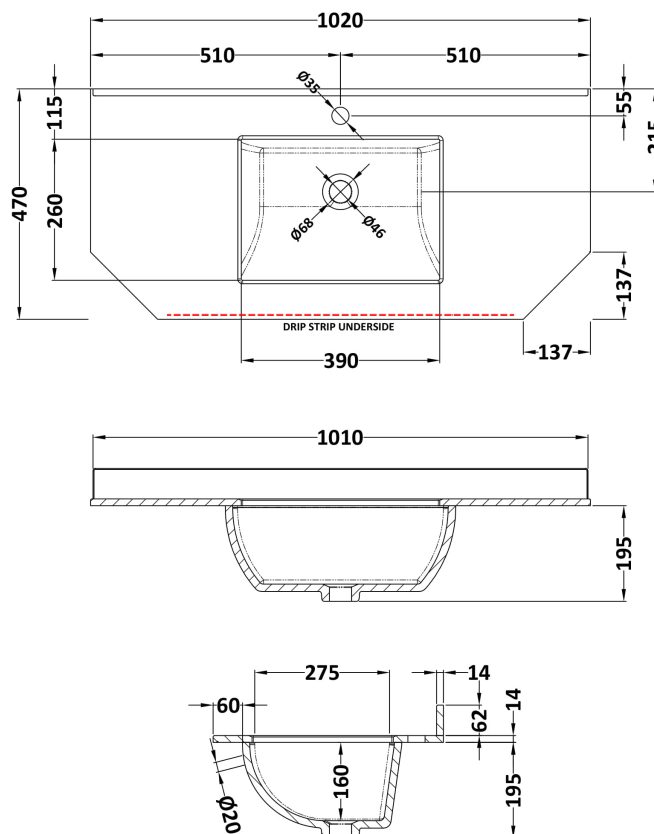

### Product Dimensions

Height (mm):	268
Width (mm):	1020
Depth (mm):	470
Nett Weight (kg):	19.5

### Packaging Dimensions

Height (mm):	580
Width (mm):	1100
Depth (mm):	250
Gross Weight (kg):	20

### Packaging Data

Box Colour:	White Cardboard Box
Box Qty:	1
Label Size:	100 x 50
Label Colour:	White Label
Label Qty:	2

### Outer Box Dimensions (If Applicable)

Height (mm):	
Width (mm):	
Depth (mm):	
Gross Weight (kg):	
Barcode:	5056462682587