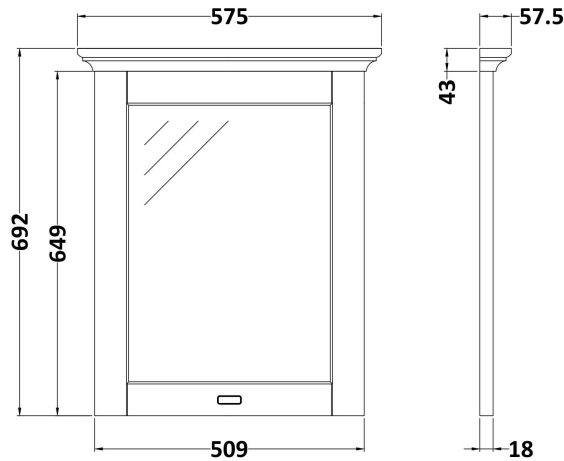

Sales Code: BCM600FG

Description: 600 Flat Mirror

### Product Dimensions

Height (mm):	692
Width (mm):	575
Depth (mm):	58
Nett Weight (kg):	5.3

### Packaging Dimensions

Height (mm):	724
Width (mm):	615
Depth (mm):	90
Gross Weight (kg):	5.8

### Outer Box Dimensions (If Applicable)

Height (mm):	
Width (mm):	
Depth (mm):	
Gross Weight (kg):	
Barcode:	5056462645087