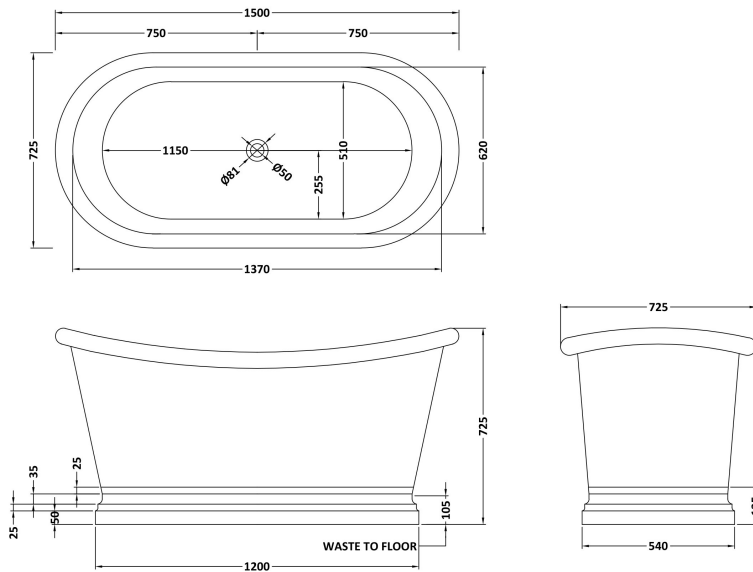

Sales Code: BAC036

Description: 1500 Brass Inner With Brass Outer

Product Dimensions

Length (mm):	1500
Width (mm):	725
Depth (mm):	725
Nett Weight (kg):	37.4

Packaging Dimensions

Length (mm):	1600
Width (mm):	820
Depth (mm):	800
Gross Weight (kg):	65.7

Packaging Data

Box Colour:	
Box Qty:	0
Label Size:	0 x 0
Label Colour:	
Label Qty:	0

Outer Box Dimensions (If Applicable)

Length (mm):	
Width (mm):	
Height (mm):	
Gross Weight (kg):	
Barcode:	5056462620862

Product Details

Country of Origin:	India
Fitting Instruction:	
Certification:	FSC: No CE & UKCA:
Material Colour Reference:	Not Applicable
Product Material:	Copper
Material Thickness:	
Volume (Ltr):	180L
Displaced Capacity:	110L
Leg Set Included:	Legset Not Included
Waste Included:	Waste Not Included
Drilled/Undrilled:	Undrilled For Taps
Includes Grips:	No Grips Supplied
Embossed:	No
No of Tapholes:	None
Anti-Slip:	No