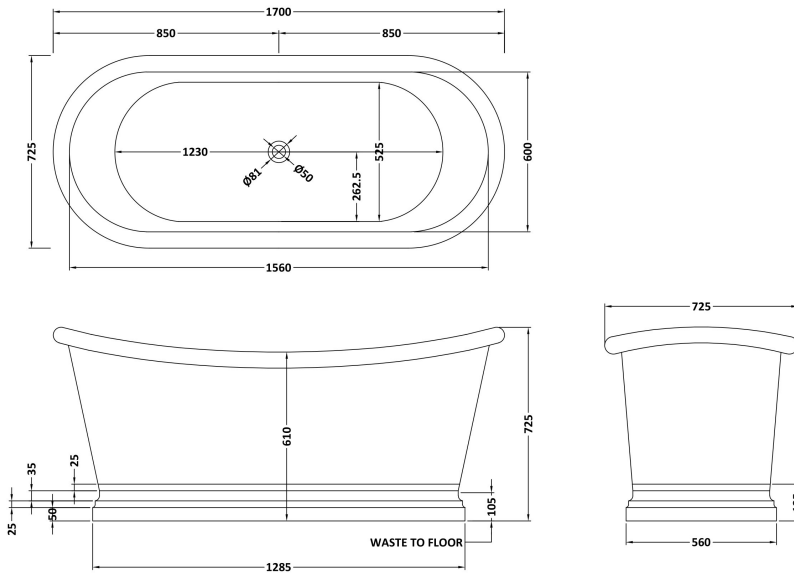

Sales Code: BAC032

Description: 1700 Brass Inner With Brass Outer

Product Dimensions

Length (mm):	1700
Width (mm):	725
Depth (mm):	700
Nett Weight (kg):	41.5

Packaging Dimensions

Length (mm):	1800
Width (mm):	820
Depth (mm):	800
Gross Weight (kg):	68.9

Packaging Data

Box Colour:	
Box Qty:	0
Label Size:	0 x 0
Label Colour:	
Label Qty:	0

Outer Box Dimensions (If Applicable)

Length (mm):	
Width (mm):	
Height (mm):	
Gross Weight (kg):	
Barcode:	5056462620855

Product Details

Country of Origin:	India
Fitting Instruction:	
Certification:	FSC: No CE & UKCA:
Material Colour Reference:	Not Applicable
Product Material:	Copper
Material Thickness:	
Volume (Ltr):	190L
Displaced Capacity:	120L
Leg Set Included:	Legset Not Included
Waste Included:	Waste Not Included
Drilled/Undrilled:	Undrilled For Taps
Includes Grips:	No Grips Supplied
Embossed:	No
No of Tapholes:	None
Anti-Slip:	No