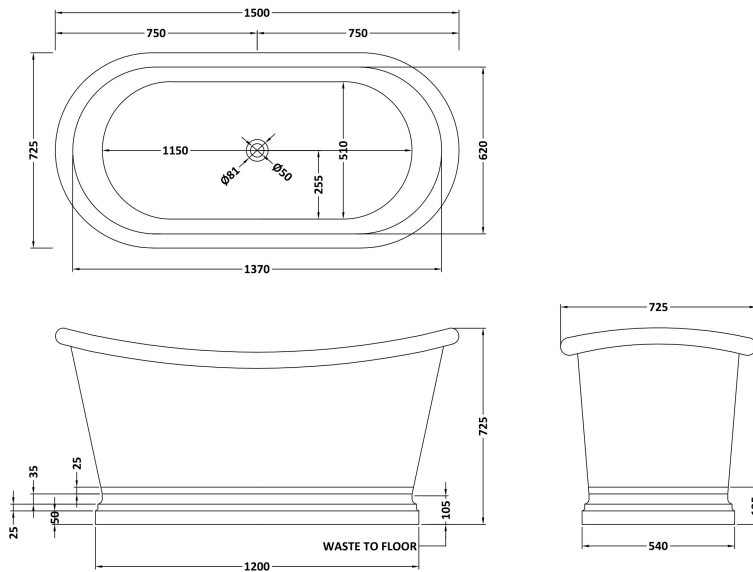

**Sales Code:** BAC047

**Description:** 1500 Antique Boat With Antique Inner

**Product Dimensions**

|                   |      |
|-------------------|------|
| Length (mm):      | 1500 |
| Width (mm):       | 725  |
| Depth (mm):       | 700  |
| Nett Weight (kg): | 40   |

**Packaging Dimensions**

|                    |       |
|--------------------|-------|
| Length (mm):       | 1600  |
| Width (mm):        | 820   |
| Depth (mm):        | 800   |
| Gross Weight (kg): | 67.75 |

|                    |               |
|--------------------|---------------|
| Length (mm):       |               |
| Width (mm):        |               |
| Height (mm):       |               |
| Gross Weight (kg): |               |
| Barcode:           | 5056462661766 |

**Product Details**

|                            |                     |
|----------------------------|---------------------|
| Country of Origin:         | India               |
| Fitting Instruction:       |                     |
| Certification:             | FSC: No CE & UKCA:  |
| Material Colour Reference: | Not Applicable      |
| Product Material:          | Copper              |
| Material Thickness:        |                     |
| Volume (Ltr):              | 180L                |
| Displaced Capacity:        | 110L                |
| Leg Set Included:          | Legset Not Included |
| Waste Included:            | Waste Not Included  |
| Drilled/Undrilled:         | Undrilled For Taps  |
| Includes Grips:            | No Grips Supplied   |
| Embossed:                  | No                  |
| No of Tapholes:            | None                |
| Anti-Slip:                 | No                  |