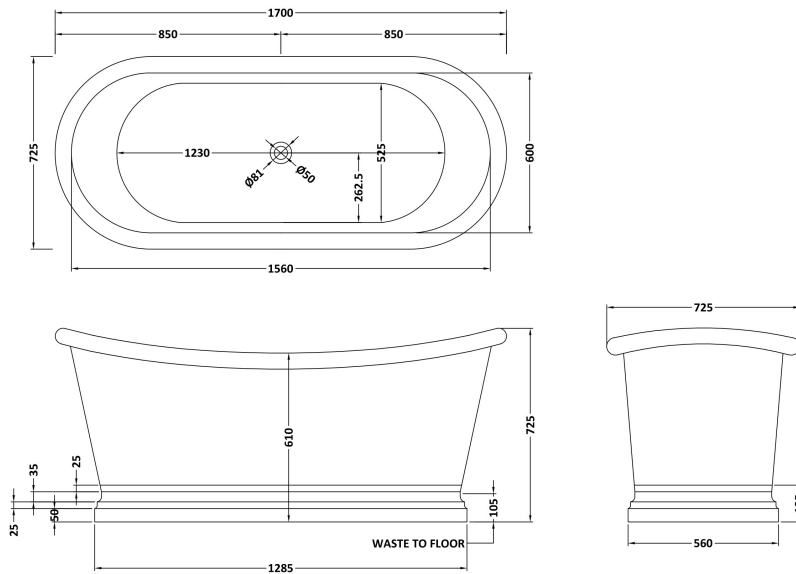

Sales Code: BAC046

Description: 1700 Antique Boat With Antique Inner

Product Dimensions

Length (mm):	1700
Width (mm):	725
Depth (mm):	725
Nett Weight (kg):	44

Packaging Dimensions

Length (mm):	1800
Width (mm):	820
Depth (mm):	800
Gross Weight (kg):	71.4

Packaging Data

Box Colour:	
Box Qty:	0
Label Size:	0 x 0
Label Colour:	
Label Qty:	0

Outer Box Dimensions (If Applicable)

Length (mm):	
Width (mm):	
Height (mm):	
Gross Weight (kg):	
Barcode:	5056462661759

Product Details

Country of Origin:	India
Fitting Instruction:	
Certification:	FSC: No CE & UKCA:
Material Colour Reference:	Not Applicable
Product Material:	Copper
Material Thickness:	
Volume (Ltr):	190L
Displaced Capacity:	120L
Leg Set Included:	Legset Not Included
Waste Included:	Waste Not Included
Drilled/Undrilled:	Undrilled For Taps
Includes Grips:	No Grips Supplied
Embossed:	No
No of Tapholes:	None
Anti-Slip:	No