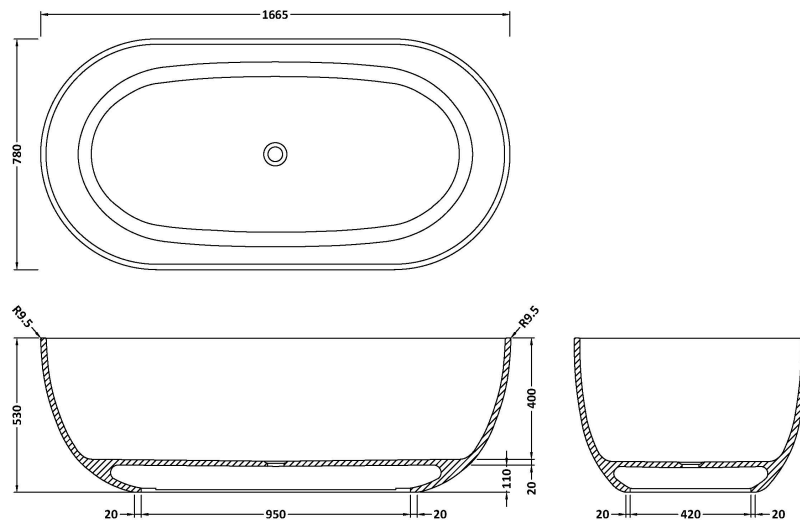

Sales Code: BAB077

Description: Crea Bath 1665 X 780 (No Waste)

Product Dimensions

Length (mm):	1665
Width (mm):	780
Depth (mm):	530
Nett Weight (kg):	85

Packaging Dimensions

Length (mm):	1665
Width (mm):	780
Depth (mm):	530
Gross Weight (kg):	85

Packaging Data

Box Colour:	
Box Qty:	0
Label Size:	0 x 0
Label Colour:	
Label Qty:	0

Outer Box Dimensions (If Applicable)

Length (mm):	
Width (mm):	
Height (mm):	
Gross Weight (kg):	
Barcode:	5056462606880

Product Details

Country of Origin:	South Africa
Fitting Instruction:	
Certification:	FSC: No CE & UKCA:
Material Colour Reference:	Matt White
Product Material:	Cian Solid Surface
Material Thickness:	
Volume (Ltr):	180
Displaced Capacity:	110
Leg Set Included:	Legset Not Included
Waste Included:	Waste Not Included
Drilled/Undrilled:	Undrilled For Taps
Includes Grips:	No Grips Supplied
Embossed:	No
No of Tapholes:	None
Anti-Slip:	No