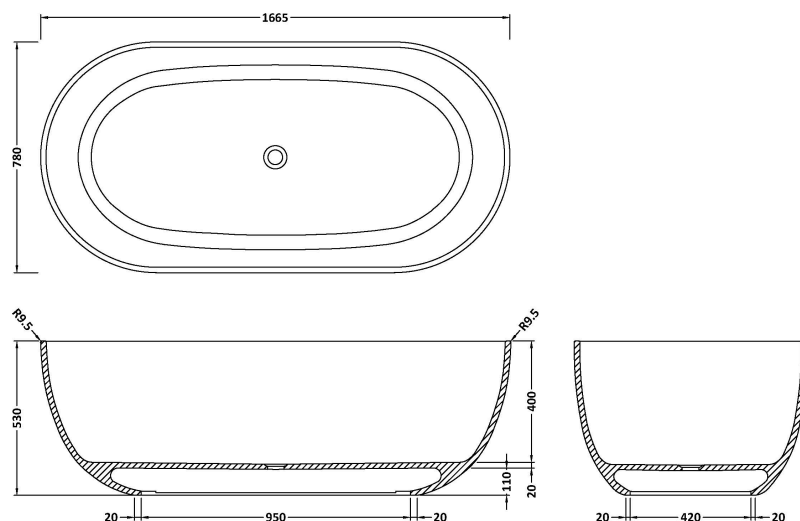

**Sales Code:** BAB076PG

**Description:** Crea Bath 1665 X 780 (No Waste)

**Product Dimensions**

Length (mm):	1665
Width (mm):	780
Depth (mm):	530
Nett Weight (kg):	85

**Packaging Dimensions**

Length (mm):	1665
Width (mm):	780
Depth (mm):	530
Gross Weight (kg):	85

**Packaging Data**

Box Colour:	
Box Qty:	0
Label Size:	0 x 0
Label Colour:	
Label Qty:	0

**Outer Box Dimensions (If Applicable)**

Length (mm):	
Width (mm):	
Height (mm):	
Gross Weight (kg):	
Barcode:	5056462606965

**Product Details**

Country of Origin:	South Africa
Fitting Instruction:	
Certification:	FSC: No CE & UKCA:
Material Colour Reference:	Powder Grey
Product Material:	Cian Solid Surface
Material Thickness:	
Volume (Ltr):	180
Displaced Capacity:	110
Leg Set Included:	Legset Not Included
Waste Included:	Waste Not Included
Drilled/Undrilled:	Undrilled For Taps
Includes Grips:	No Grips Supplied
Embossed:	No
No of Tapholes:	None
Anti-Slip:	No