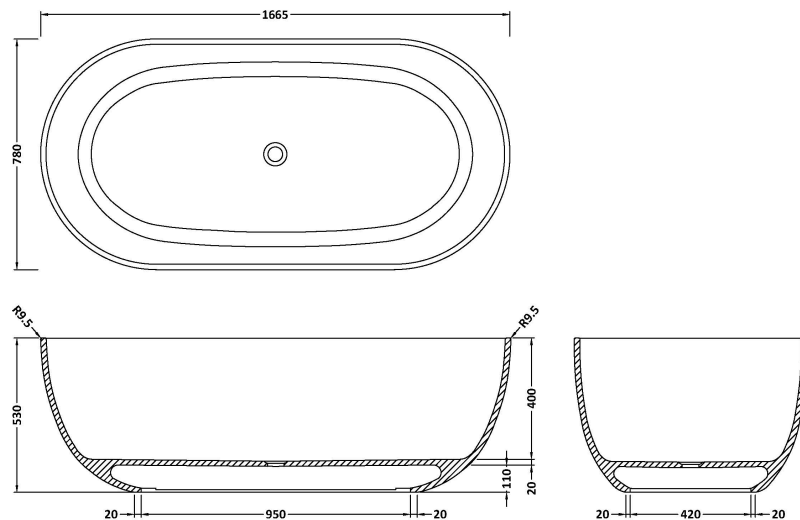

Sales Code: BAB076

Description: Crea Bath 1665 X 780 (No Waste)

Product Dimensions

Length (mm):	1665
Width (mm):	780
Depth (mm):	530
Nett Weight (kg):	85

Packaging Dimensions

Length (mm):	1665
Width (mm):	780
Depth (mm):	530
Gross Weight (kg):	85

Packaging Data

Box Colour:	
Box Qty:	0
Label Size:	0 x 0
Label Colour:	
Label Qty:	0

Outer Box Dimensions (If Applicable)

Length (mm):	
Width (mm):	
Height (mm):	
Gross Weight (kg):	
Barcode:	5056462606873

Product Details

Country of Origin:	South Africa
Fitting Instruction:	
Certification:	FSC: No CE & UKCA:
Material Colour Reference:	Polished White
Product Material:	Cian Solid Surface
Material Thickness:	
Volume (Ltr):	180
Displaced Capacity:	110
Leg Set Included:	Legset Not Included
Waste Included:	Waste Not Included
Drilled/Undrilled:	Undrilled For Taps
Includes Grips:	No Grips Supplied
Embossed:	No
No of Tapholes:	None
Anti-Slip:	No