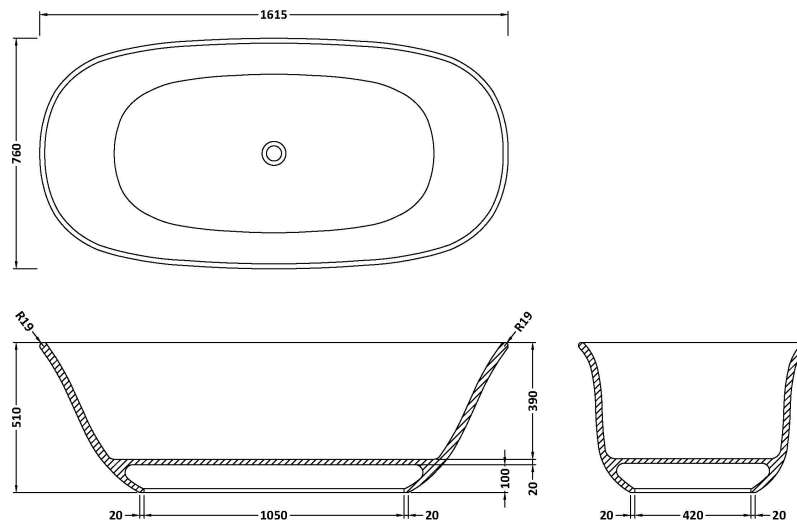

**Sales Code:** BAB079

**Description:** Omnia Bath 1615 X 760 (No Waste)

**Product Dimensions**

Length (mm):	1615
Width (mm):	760
Depth (mm):	510
Nett Weight (kg):	85

**Packaging Dimensions**

Length (mm):	1615
Width (mm):	760
Depth (mm):	510
Gross Weight (kg):	85

**Packaging Data**

Box Colour:	
Box Qty:	0
Label Size:	0 x 0
Label Colour:	
Label Qty:	0

**Outer Box Dimensions (If Applicable)**

Length (mm):	
Width (mm):	
Height (mm):	
Gross Weight (kg):	
Barcode:	5056462606224

**Product Details**

Country of Origin:	South Africa
Fitting Instruction:	
Certification:	FSC: No CE & UKCA:
Material Colour Reference:	Matt White
Product Material:	Cian Solid Surface
Material Thickness:	
Volume (Ltr):	170
Displaced Capacity:	100
Leg Set Included:	Legset Not Included
Waste Included:	Waste Not Included
Drilled/Undrilled:	Undrilled For Taps
Includes Grips:	No Grips Supplied
Embossed:	No
No of Tapholes:	None
Anti-Slip:	No