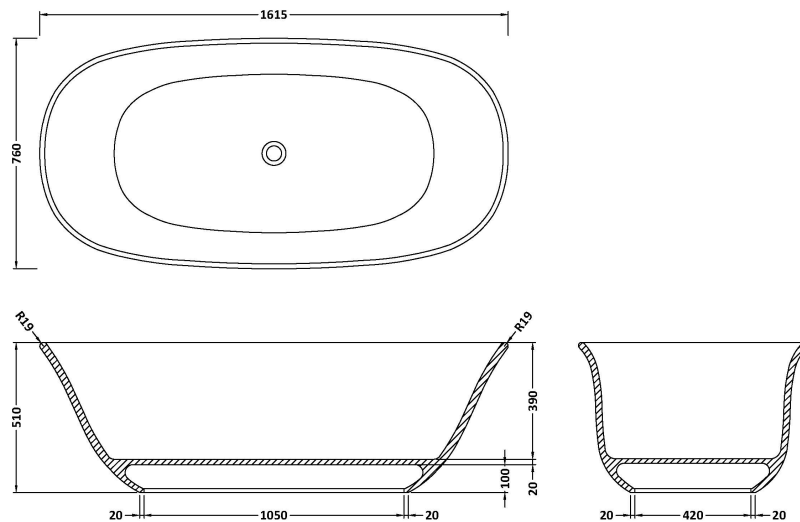

**Sales Code:** BAB078PG

**Description:** Omnia Bath 1615 X 760 (No Waste)

**Product Dimensions**

Length (mm):	1615
Width (mm):	760
Depth (mm):	510
Nett Weight (kg):	85

**Packaging Dimensions**

Length (mm):	1615
Width (mm):	760
Depth (mm):	510
Gross Weight (kg):	85

**Packaging Data**

Box Colour:	
Box Qty:	0
Label Size:	0 x 0
Label Colour:	
Label Qty:	0

**Outer Box Dimensions (If Applicable)**

Length (mm):	
Width (mm):	
Height (mm):	
Gross Weight (kg):	
Barcode:	5056462606293

**Product Details**

Country of Origin:	South Africa
Fitting Instruction:	
Certification:	FSC: No CE & UKCA:
Material Colour Reference:	Powder Grey
Product Material:	Cian Solid Surface
Material Thickness:	
Volume (Ltr):	170
Displaced Capacity:	100
Leg Set Included:	Legset Not Included
Waste Included:	Waste Not Included
Drilled/Undrilled:	Undrilled For Taps
Includes Grips:	No Grips Supplied
Embossed:	No
No of Tapholes:	None
Anti-Slip:	No