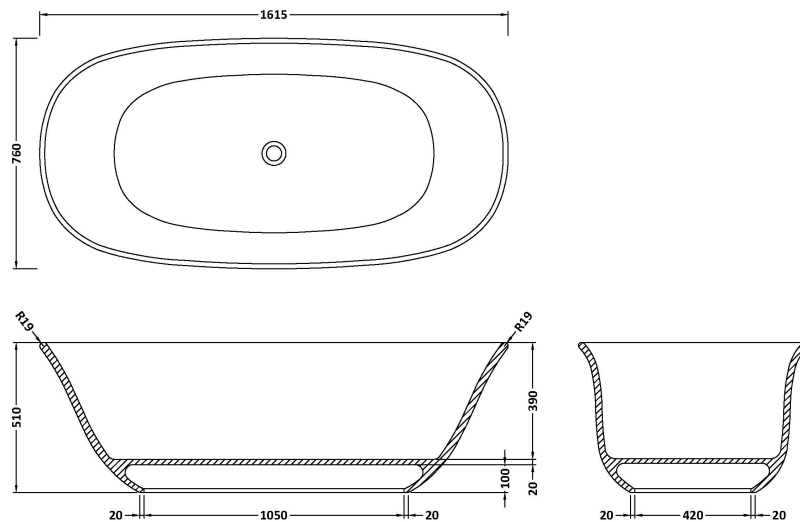

Sales Code: BAB078

Description: Omnia Bath 1615 X 760 (No Waste)

Product Dimensions

Length (mm):	1615
Width (mm):	760
Depth (mm):	510
Nett Weight (kg):	85

Packaging Dimensions

Length (mm):	1615
Width (mm):	760
Depth (mm):	510
Gross Weight (kg):	85

Packaging Data

Box Colour:	
Box Qty:	0
Label Size:	0 x 0
Label Colour:	
Label Qty:	0

Outer Box Dimensions (If Applicable)

Length (mm):	
Width (mm):	
Height (mm):	
Gross Weight (kg):	
Barcode:	5056462606217

Product Details

Country of Origin:	South Africa
Fitting Instruction:	
Certification:	FSC: No CE & UKCA:
Material Colour Reference:	Polished White
Product Material:	Cian Solid Surface
Material Thickness:	
Volume (Ltr):	170
Displaced Capacity:	100
Leg Set Included:	Legset Not Included
Waste Included:	Waste Not Included
Drilled/Undrilled:	Undrilled For Taps
Includes Grips:	No Grips Supplied
Embossed:	No
No of Tapholes:	None
Anti-Slip:	No