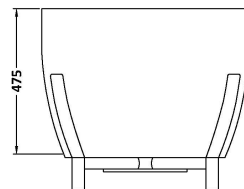

Sales Code: BAB081B

Description: Essex Bath 1510 X 760 (No Waste)

Product Dimensions

Length (mm):	1510
Width (mm):	759
Depth (mm):	575
Nett Weight (kg):	75

Packaging Dimensions

Length (mm):	1510
Width (mm):	760
Depth (mm):	575
Gross Weight (kg):	75

Packaging Data

Box Colour:	
Box Qty:	0
Label Size:	0 x 0
Label Colour:	
Label Qty:	0

Outer Box Dimensions (If Applicable)

Length (mm):	
Width (mm):	
Height (mm):	
Gross Weight (kg):	
Barcode:	5056462639147

Product Details

Country of Origin:	South Africa	
Fitting Instruction:		
Certification:	FSC: No	CE & UKCA:
Material Colour Reference:	Powder Blue	
Product Material:	Cian Solid Surface	
Material Thickness:	16mm	
Volume (Ltr):	170	
Displaced Capacity:	100	
Leg Set Included:	Legset Not Included	
Waste Included:	Waste Not Included	
Drilled/Undrilled:	Undrilled For Taps	
Includes Grips:	No Grips Supplied	
Embossed:	No	
No of Tapholes:	None	
Anti-Slip:	No	