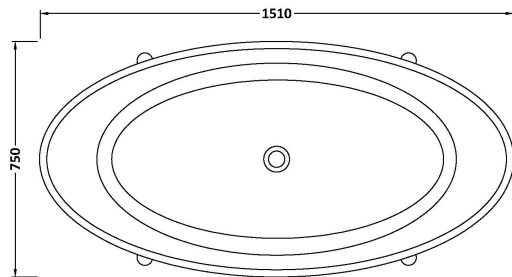

Sales Code: BAB081B

Description: Essex Bath 1510 X 760 (No Waste)

Product Dimensions

Length (mm):	1510
Width (mm):	759
Depth (mm):	575
Nett Weight (kg):	75

Packaging Dimensions

Length (mm):	1510
Width (mm):	760
Depth (mm):	575
Gross Weight (kg):	75

Packaging Data

Box Colour:	
Box Qty:	0
Label Size:	0 x 0
Label Colour:	
Label Qty:	0

Outer Box Dimensions (If Applicable)

Length (mm):	
Width (mm):	
Height (mm):	
Gross Weight (kg):	
Barcode:	5056462639147

Product Details

Country of Origin:	South Africa	
Fitting Instruction:		
Certification:	FSC: No	CE & UKCA:
Material Colour Reference:	Powder Blue	
Product Material:	Cian Solid Surface	
Material Thickness:	16mm	
Volume (Ltr):	170	
Displaced Capacity:	100	
Leg Set Included:	Legset Not Included	
Waste Included:	Waste Not Included	
Drilled/Undrilled:	Undrilled For Taps	
Includes Grips:	No Grips Supplied	
Embossed:	No	
No of Tapholes:	None	
Anti-Slip:	No	