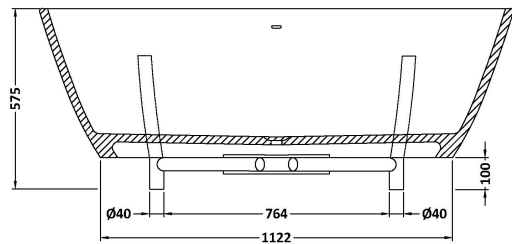

Sales Code: BAB081B

Description: Essex Bath 1510 X 760 (No Waste)

Product Dimensions

Length (mm):	1510
Width (mm):	759
Depth (mm):	575
Nett Weight (kg):	75

Packaging Dimensions

Length (mm):	1510
Width (mm):	760
Depth (mm):	575
Gross Weight (kg):	75

Packaging Data

Box Colour:	
Box Qty:	0
Label Size:	0 x 0
Label Colour:	
Label Qty:	0

Outer Box Dimensions (If Applicable)

Length (mm):	
Width (mm):	
Height (mm):	
Gross Weight (kg):	
Barcode:	5056462639147

Product Details

Country of Origin:	South Africa	
Fitting Instruction:		
Certification:	FSC: No	CE & UKCA:
Material Colour Reference:	Powder Blue	
Product Material:	Cian Solid Surface	
Material Thickness:	16mm	
Volume (Ltr):	170	
Displaced Capacity:	100	
Leg Set Included:	Legset Not Included	
Waste Included:	Waste Not Included	
Drilled/Undrilled:	Undrilled For Taps	
Includes Grips:	No Grips Supplied	
Embossed:	No	
No of Tapholes:	None	
Anti-Slip:	No	