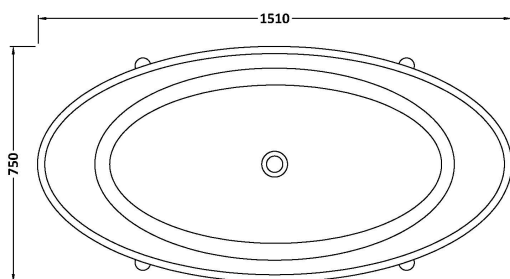

Sales Code: BAB080

Description: Essex Bath 1510 X 760 (No Waste)

Product Dimensions

Length (mm):	1510
Width (mm):	759
Depth (mm):	575
Nett Weight (kg):	75

Packaging Dimensions

Length (mm):	1510
Width (mm):	760
Depth (mm):	575
Gross Weight (kg):	75

Packaging Data

Box Colour:	
Box Qty:	0
Label Size:	0 x 0
Label Colour:	
Label Qty:	0

Outer Box Dimensions (If Applicable)

Length (mm):	
Width (mm):	
Height (mm):	
Gross Weight (kg):	
Barcode:	5056462639123

Product Details

Country of Origin:	South Africa
Fitting Instruction:	
Certification:	FSC: No CE & UKCA:
Material Colour Reference:	Matt White
Product Material:	Cian Solid Surface
Material Thickness:	16mm
Volume (Ltr):	170
Displaced Capacity:	100
Leg Set Included:	Legset Not Included
Waste Included:	Waste Not Included
Drilled/Undrilled:	Undrilled For Taps
Includes Grips:	No Grips Supplied
Embossed:	No
No of Tapholes:	None
Anti-Slip:	No