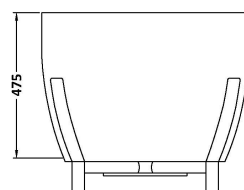

Sales Code: BAB080

Description: Essex Bath 1510 X 760 (No Waste)

Product Dimensions

Length (mm):	1510
Width (mm):	759
Depth (mm):	575
Nett Weight (kg):	75

Packaging Dimensions

Length (mm):	1510
Width (mm):	760
Depth (mm):	575
Gross Weight (kg):	75

Packaging Data

Box Colour:	
Box Qty:	0
Label Size:	0 x 0
Label Colour:	
Label Qty:	0

Outer Box Dimensions (If Applicable)

Length (mm):	
Width (mm):	
Height (mm):	
Gross Weight (kg):	
Barcode:	5056462639123

Product Details

Country of Origin:	South Africa
Fitting Instruction:	
Certification:	FSC: No CE & UKCA:
Material Colour Reference:	Matt White
Product Material:	Cian Solid Surface
Material Thickness:	16mm
Volume (Ltr):	170
Displaced Capacity:	100
Leg Set Included:	Legset Not Included
Waste Included:	Waste Not Included
Drilled/Undrilled:	Undrilled For Taps
Includes Grips:	No Grips Supplied
Embossed:	No
No of Tapholes:	None
Anti-Slip:	No