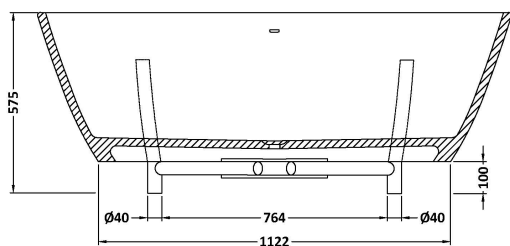

Sales Code: BAB080

Description: Essex Bath 1510 X 760 (No Waste)

Product Dimensions

Length (mm):	1510
Width (mm):	759
Depth (mm):	575
Nett Weight (kg):	75

Packaging Dimensions

Length (mm):	1510
Width (mm):	760
Depth (mm):	575
Gross Weight (kg):	75

Packaging Data

Box Colour:	
Box Qty:	0
Label Size:	0 x 0
Label Colour:	
Label Qty:	0

Outer Box Dimensions (If Applicable)

Length (mm):	
Width (mm):	
Height (mm):	
Gross Weight (kg):	
Barcode:	5056462639123

Product Details

Country of Origin:	South Africa
Fitting Instruction:	
Certification:	FSC: No CE & UKCA:
Material Colour Reference:	Matt White
Product Material:	Cian Solid Surface
Material Thickness:	16mm
Volume (Ltr):	170
Displaced Capacity:	100
Leg Set Included:	Legset Not Included
Waste Included:	Waste Not Included
Drilled/Undrilled:	Undrilled For Taps
Includes Grips:	No Grips Supplied
Embossed:	No
No of Tapholes:	None
Anti-Slip:	No