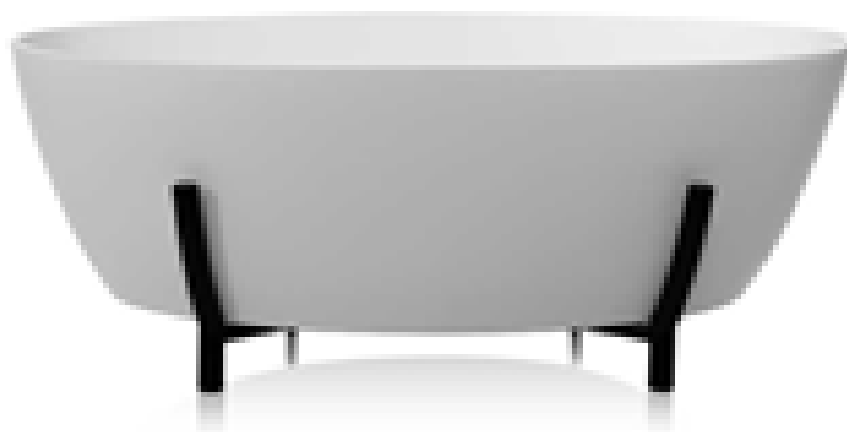

Sales Code: BAB080

Description: Essex Bath 1510 X 760 (No Waste)

Product Dimensions

Length (mm):	1510
Width (mm):	759
Depth (mm):	575
Nett Weight (kg):	75

Packaging Dimensions

Length (mm):	1510
Width (mm):	760
Depth (mm):	575
Gross Weight (kg):	75

Product Details

Country of Origin:	South Africa
Fitting Instruction:	
Certification:	FSC: No CE & UKCA:
Material Colour Reference:	Matt White
Product Material:	Cian Solid Surface
Material Thickness:	16mm
Volume (Ltr):	170
Displaced Capacity:	100
Leg Set Included:	Legset Not Included
Waste Included:	Waste Not Included
Drilled/Undrilled:	Undrilled For Taps
Includes Grips:	No Grips Supplied
Embossed:	No
No of Tapholes:	None
Anti-Slip:	No