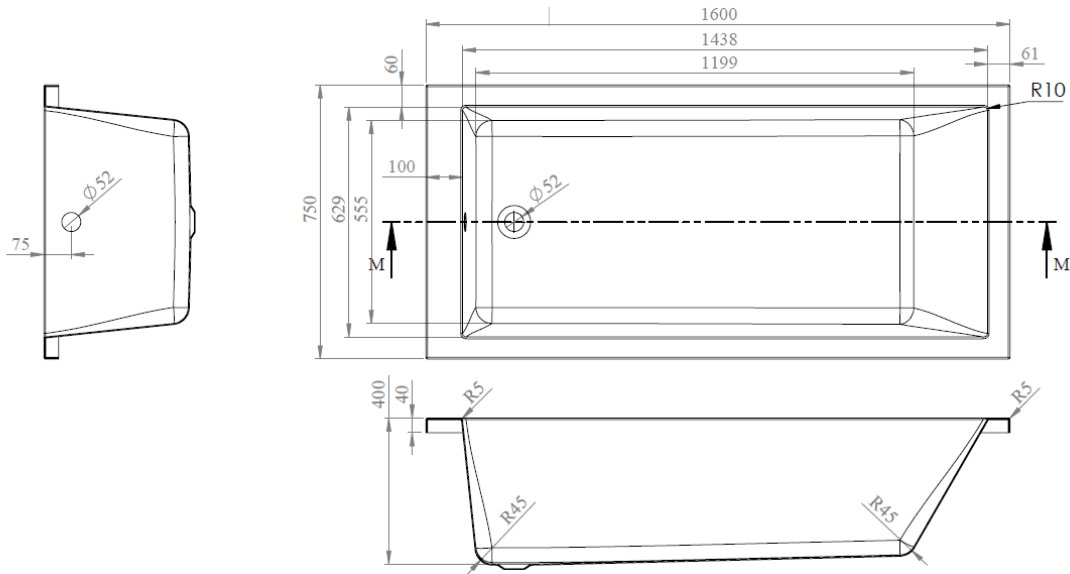

CUSTOMER DATA SHEET - BATHS

SALES CODE: BAI046

DESCRIPTION BC-Solidblue Durham S/E 1600 x 750

PRODUCT DIMENSIONS

Length (mm)	Width (mm)	Depth (mm)	Nett Wgt Kg
1600	750	400	32.5

PACKAGING DIMENSIONS

Length (mm)	Width (mm)	Depth (mm)	Gross Wgt Kg

PACKAGING DATA

Box Colour	Brown Cardboard Sleeve		
Box Qty	1	Label Colour	White Label
Label Size	300 X 35	Label Qty	2

OUTER BOX DIMENSIONS (If Applicable)

Length (mm)	Width (mm)	Height (mm)	Gross Wgt Kg

PRODUCT DETAILS

Country of Origin	Turkey	Certification	FSC	CE
Fitting Instruction	No	Material Colour Ref	European White	
Product Material	Acrylic	Material Thickness	4mm	
Volume (Ltr)	210	Displaced Capacity		
Leg Set Inc'	Not Applicable	Waste Inc'	Not Applicable	
Drilled/Undrilled	Not Applicable	Includes Grips	Not Applicable	
Embossed	Not Applicable	No of Tapholes	None	
Anti-Slip	Not Applicable			