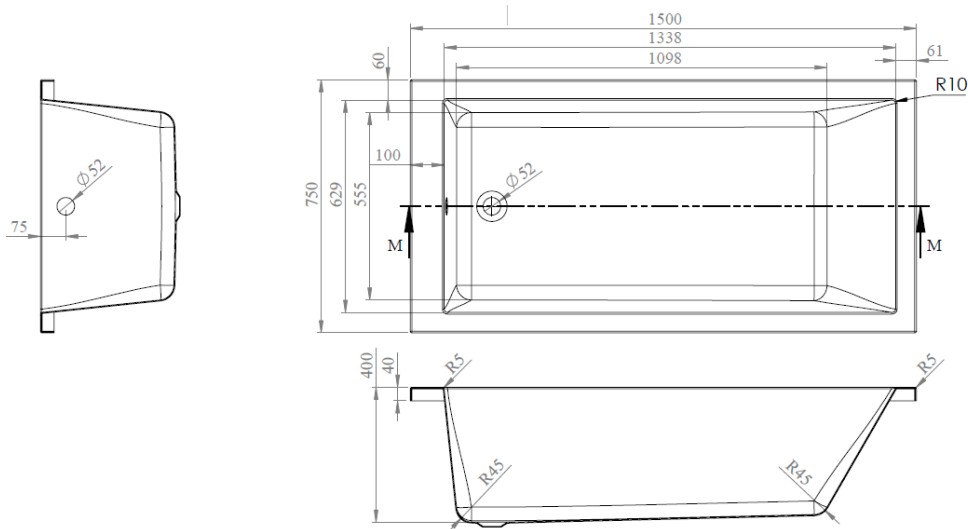

**CUSTOMER DATA SHEET - BATHS**

SALES CODE: BAI045

DESCRIPTION BC-Solidblue Durham S/E 1500 x 750

**PRODUCT DIMENSIONS**

Length (mm)	Width (mm)	Depth (mm)	Nett Wgt Kg
1500	750	400	29.9

**PACKAGING DIMENSIONS**

Length (mm)	Width (mm)	Depth (mm)	Gross Wgt Kg

**PACKAGING DATA**

Box Colour	Brown Cardboard Sleeve		
Box Qty	1	Label Colour	White Label
Label Size	300 X 35	Label Qty	2

**OUTER BOX DIMENSIONS (If Applicable)**

Length (mm)	Width (mm)	Height (mm)	Gross Wgt Kg

**PRODUCT DETAILS**

Country of Origin	Turkey	Certification	FSC	CE
Fitting Instruction	No	Material Colour Ref	European White	
Product Material	Acrylic	Material Thickness	4mm	
Volume (Ltr)	190	Displaced Capacity		
Leg Set Inc'	Not Applicable	Waste Inc'	Not Applicable	
Drilled/Undrilled	Not Applicable	Includes Grips	Not Applicable	
Embossed	Not Applicable	No of Tapholes	None	
Anti-Slip	Not Applicable			