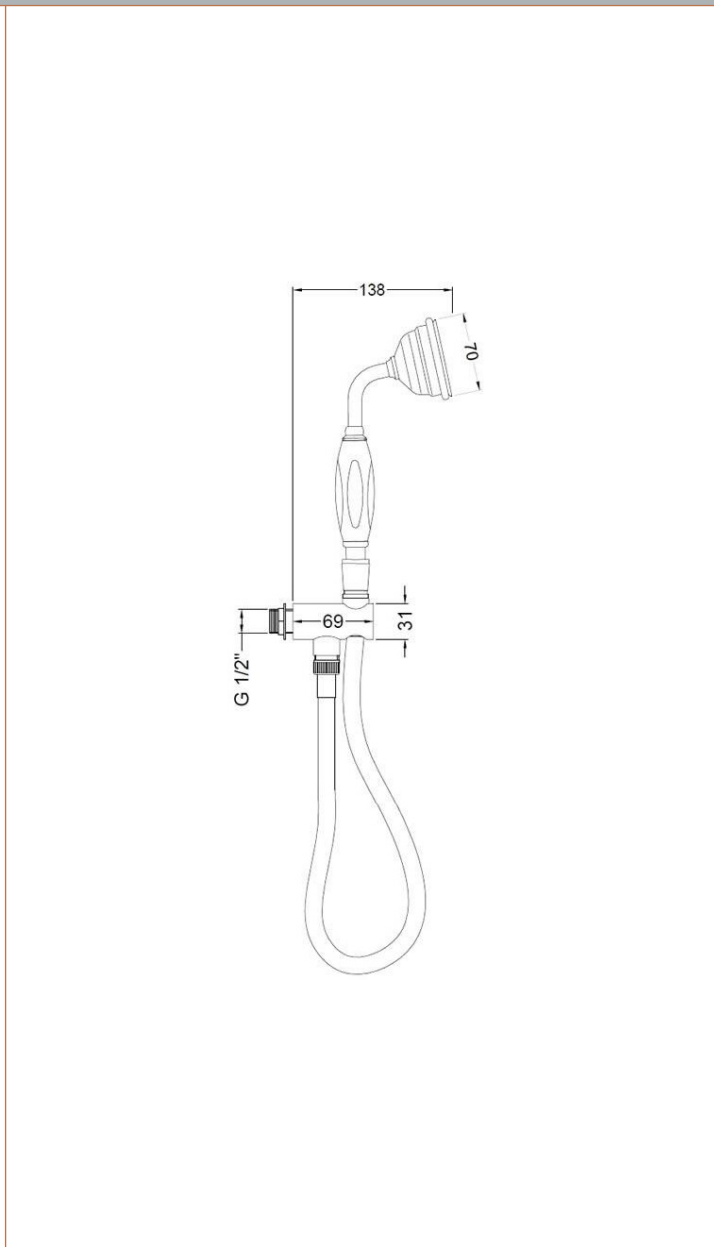

Sales Code: CSC250BG

Description: Victrion Wall Mounted Handshower Set

Product Dimensions	
Length (mm):	
Width (mm):	30
Height (mm):	1230
Depth (mm):	
Nett Weight (kg):	1
Packaging Dimensions	
Length (mm):	300
Width (mm):	125
Height (mm):	80
Gross Weight (kg):	1
Packaging Data	
Box Colour:	White Cardboard Box
Box Qty:	1
Label Size:	100 x 50
Label Colour:	White Label
Label Qty:	2
Outer Box Dimensions (If Applicable)	
Length (mm):	
Width (mm):	
Height (mm):	
Depth (mm):	
Gross Weight (kg):	
Barcode:	5056462640495
Product Details	
Country of Origin:	United Kingdom
Fitting Instruction:	
Product Material:	Brass
Mount Type:	Surface, Wall
Outlet Elbow Supplied:	Yes
Easy Clean:	Not Applicable
Head Included:	No
Handset Included:	Yes
Body Jets Included:	Not Applicable
No of Body Jets:	Not Applicable
Operating Pressure (bar):	
Valve/Cartridge Type:	Not Applicable
Flow Rates (L/min):	0.1 bar: N/A 0.5 bar: N/A 1 bar: N/A 2 bar: N/A 3 bar: N/A
TMV2 Approved:	No Approval No: N/A
TMV3 Approved:	No Approval No: N/A
WRAS Approved:	No Approval No: N/A
Head Function:	Not Applicable
Handset Function:	Single Setting
Body Jet Info:	Not Applicable
Pipe Size:	Not Applicable
Pipe Centres:	N/A
Colour/Finish:	Brushed Gold
Hose Included:	Yes
No. of Outlets:	N/A