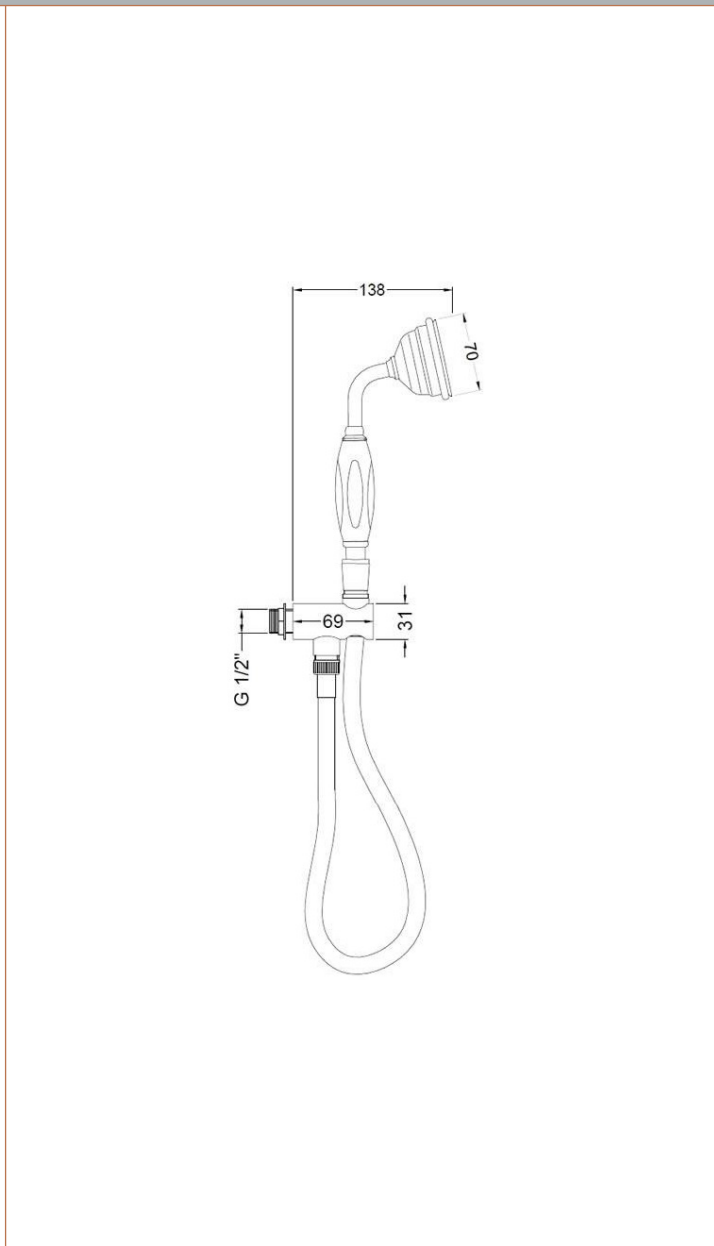

Sales Code: CSC250

Description: Victrion Wall Mounted Handshower Set

Product Dimensions

Length (mm):	
Width (mm):	30
Height (mm):	1230
Depth (mm):	
Nett Weight (kg):	1

Packaging Dimensions

Length (mm):	300
Width (mm):	125
Height (mm):	80
Gross Weight (kg):	1

Packaging Data

Box Colour:	White Cardboard Box
Box Qty:	1
Label Size:	100 x 50
Label Colour:	White Label
Label Qty:	2

Outer Box Dimensions (If Applicable)

Length (mm):	
Width (mm):	
Height (mm):	
Depth (mm):	
Gross Weight (kg):	
Barcode:	5056462640440

Product Details

Country of Origin:	United Kingdom
Fitting Instruction:	
Product Material:	Brass
Mount Type:	Surface, Wall
Outlet Elbow Supplied:	Yes
Easy Clean:	Not Applicable
Head Included:	No
Handset Included:	Yes
Body Jets Included:	Not Applicable
No of Body Jets:	Not Applicable
Operating Pressure (bar):	
Valve/Cartridge Type:	Not Applicable
Flow Rates (L/min):	0.1 bar: N/A 0.5 bar: N/A 1 bar: N/A 2 bar: N/A 3 bar: N/A
TMV2 Approved:	No Approval No: N/A
TMV3 Approved:	No Approval No: N/A
WRAS Approved:	No Approval No: N/A
Head Function:	Not Applicable
Handset Function:	Single Setting
Body Jet Info:	Not Applicable
Pipe Size:	Not Applicable
Pipe Centres:	N/A
Colour/Finish:	Chrome
Hose Included:	Yes
No. of Outlets:	N/A