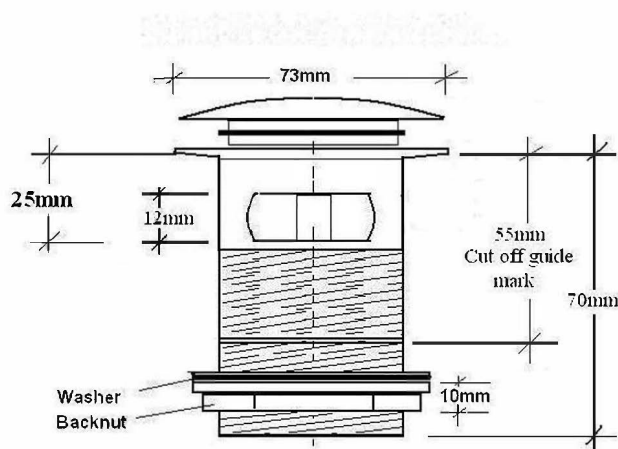

**Sales Code:** WAS107ME

**Description:** Push Down Bath Waste 70mm (Slotted)

Marked as guide at 55mm in case the body needs length reduced

**Product Dimensions**

Length (mm):	
Width (mm):	
Height (mm):	
Depth (mm):	
Nett Weight (kg):	0.35

**Packaging Dimensions**

Height (mm):	105
Width (mm):	75
Depth (mm):	75
Gross Weight (kg):	0.35

**Packaging Data**

Box Colour:	
Box Qty:	
Label Size:	x
Label Colour:	
Label Qty:	

**Outer Box Dimensions (If Applicable)**

Height (mm):	
Width (mm):	
Length (mm):	
Depth (mm):	
Gross Weight (kg):	
Barcode:	5056462688343

**Product Details**

Country of Origin:	South Africa
Fitting Instruction:	
CE & UKCA:	
Product Material:	
Heating Element Wattage:	
Colour/Finish:	
Product Diameter:	
Connection Size:	