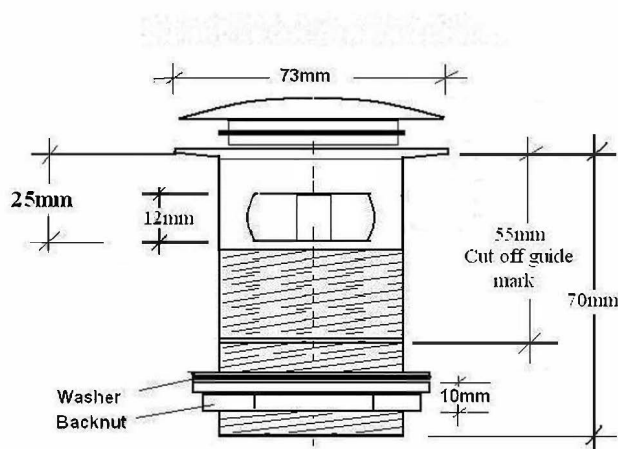

**Sales Code:** WAS107

**Description:** Push Down Bath Waste 70mm (Slotted)

Marked as guide at 55mm in case the body needs length reduced

**Product Dimensions**

Length (mm):	
Width (mm):	
Height (mm):	
Depth (mm):	
Nett Weight (kg):	0.35

**Packaging Dimensions**

Height (mm):	105
Width (mm):	75
Depth (mm):	75
Gross Weight (kg):	0.4

**Packaging Data**

Box Colour:	
Box Qty:	
Label Size:	x
Label Colour:	
Label Qty:	

**Outer Box Dimensions (If Applicable)**

Height (mm):	
Width (mm):	
Length (mm):	
Depth (mm):	
Gross Weight (kg):	
Barcode:	5056462608686

**Product Details**

Country of Origin:	United Kingdom
Fitting Instruction:	
CE & UKCA:	
Product Material:	
Heating Element Wattage:	
Colour/Finish:	
Product Diameter:	
Connection Size:	