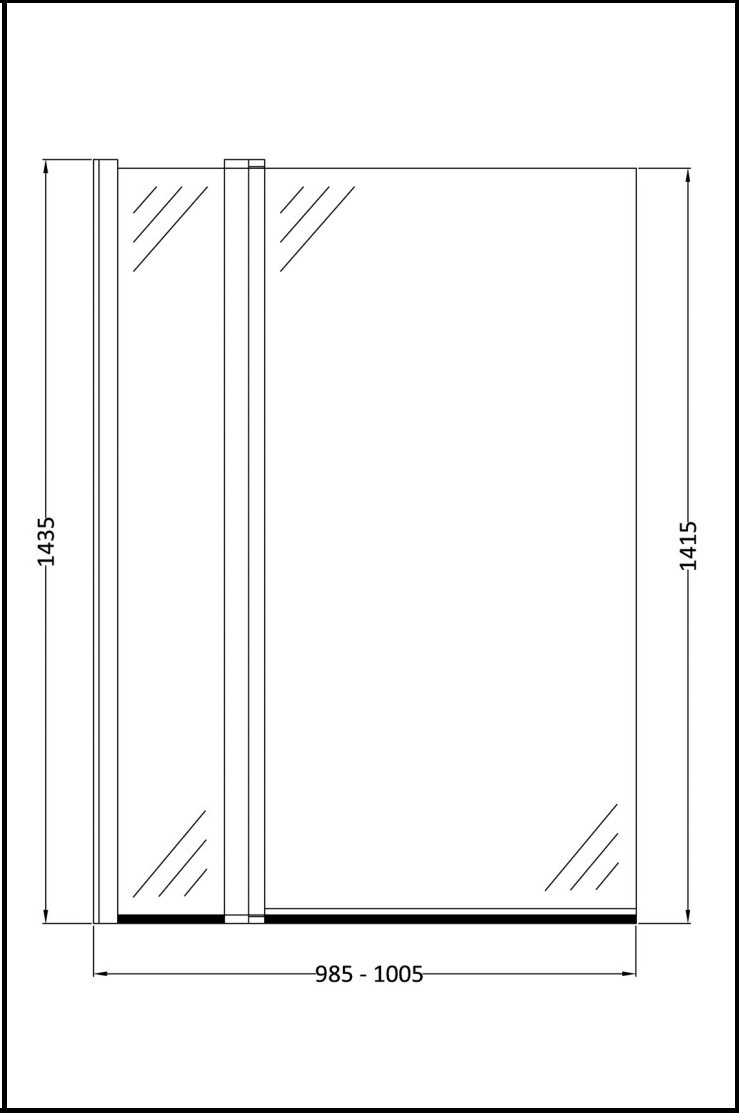

CUSTOMER DATA SHEET

SALES CODE xxxxx	DESCRIPTION Square Bath Screen With Fixed Panel
-------------------------	--

PRODUCT DIMENSIONS			
Height (mm)	Width (mm)	Depth (mm)	Nett Wgt Kg
1435	1005	38	24

PACKAGING DIMENSIONS			
Height (mm)	Width (mm)	Length (mm)	Gross Wgt Kg
55	1020	1460	24

PACKAGING DATA			
Box Colour	Brown Cardboard Box - Printed		
Box Qty	1	Label Colour	Not Applicable
Label Size	100 X 50	Label Qty	0

OUTER BOX DIMENSIONS (If Applicable)				
Height (mm)	Width (mm)	Depth (mm)	Length (mm)	Gross Wgt Kg

PRODUCT DETAILS	
Country of Origin	China
Fitting Instruction	Yes
Profile Material	Aluminium
Adjustments (mm)	985mm - 1005mm
Swing In Dim (mm)	700mm
Radius (mm)	Not Applicable
Easy Fit	No
Handle Style	Not Applicable
Enclosure Design	Frameless
Support Bar Inc'	Support Bar Not Included
CE Approval	Yes
Profile Finish	Polished Chrome
Entry Width (mm)	N/A
Swing Out Dim (mm)	700mm
Glass Thickness (mm)	6
Easy Clean	No
Handle Material	Not Applicable
Wheel Type	Not Applicable
Extras	None