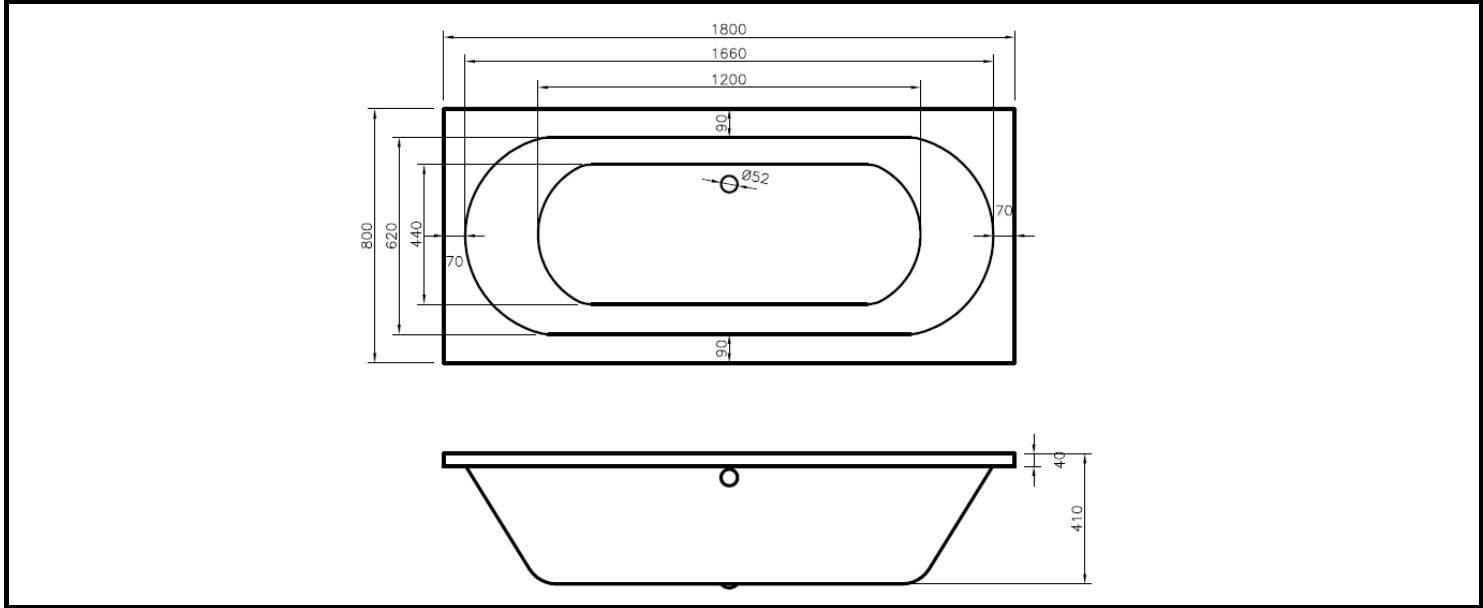

CUSTOMER DATA SHEET - BATHS

SALES CODE: BAI036	DESCRIPTION: Lambert Double Ended Bath 1800X800
---------------------------	--

PRODUCT DIMENSIONS			
Length (mm)	Width (mm)	Depth (mm)	Nett Wgt Kg
1800	800	410	27

PACKAGING DIMENSIONS			
Length (mm)	Width (mm)	Depth (mm)	Gross Wgt Kg
1800	800	420	23

PACKAGING DATA			
Box Colour	Brown Cardboard Sleeve		
Box Qty	1	Label Colour	White Label
Label Size	192 X 38	Label Qty	1

OUTER BOX DIMENSIONS (If Applicable)			
Length (mm)	Width (mm)	Height (mm)	Gross Wgt Kg

PRODUCT DETAILS					
Country of Origin	Poland	Certification	FSC	No	CE Yes
Fitting Instruction	No	Material Colour Ref	European White		
Product Material	Acrylic	Material Thickness	4mm		
Volume (Ltr)	221L	Displaced Capacity	151L		
Leg Set Inc'	Legset Not Included	Waste Inc'	Waste Not Included		
Drilled/Undrilled	Undrilled For Taps	Includes Grips	No Grips Supplied		
Embossed	No	No of Tapholes	None		
Anti-Slip	No				